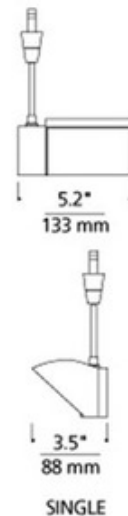

**BRAND** Visual Comfort Modern

**DESCRIPTION**

Ibiss Freejack heads are beautiful in their minimalist simplicity and pivot vertically 330 degrees and rotate horizontally 360 degrees. Compatible for use with 1-circuit Monorail track system, Wall Monorail or Freejack canopy. Available in a Flood Edge Lit, Flood Solid and Wall Wash in single or double head versions with four stem lengths. Constructed of die cast aluminum with finish. Includes one 15 watt, 12 volt 2700K or 3000K color temperature LED module. As a general rule when using the IBISS head, it is not recommended using greater than 33 percent of the maximum wattage specified for the low voltage transformer due to the in-rush current requirements. Freejack canopy required if used as a monopoint, sold separately. LED canopy compatible with both halogen and LED lamp options. Dimmer type dependent on system transformer (low voltage magnetic or electronic).

<b>SHADE COLOR</b>	N/A
<b>BODY FINISH</b>	Satin Nickel
<b>WATTAGE</b>	15W
<b>DIMMER</b>	Dimmable
<b>DIMENSIONS</b>	3"L x 5.2"W x 3.5"D
<b>INTEGRATED LED MODULE</b>	
<b>LAMP</b>	1 x LED/15W/12V LED

*Technical Information*

<b>LUMINOUS FLUX</b>	617 lumens
<b>LUMENS/WATT</b>	41.13
<b>LAMP COLOR</b>	3000K
<b>COLOR RENDERING</b>	80 CRI

**SPEC #** TLG62218

COMPANY	PROJECT	FIXTURE TYPE	APPROVED BY	DATE