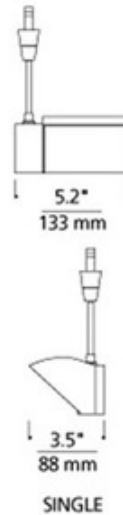

Freejack Ibiss Single Wall Wash 3000K LED Head

Description:

Ibiss Freejack heads are beautiful in their minimalist simplicity and pivot vertically 330 degrees and rotate horizontally 360 degrees. Available in a Flood Edge Lit, Flood Solid and Wall Wash in single or double head versions. Constructed of die cast aluminum with finish available in Antique Bronze or Satin Nickel. Includes one 15 watt, 12 volt 2700K or 3000K color temperature LED modules, 80CRI, 617 lumens. 50,000 hour average lamp life. Dimmable to 10 percent using a low voltage electronic or magnetic dimmer, depending on system transformer. ETL listed. 5 year warranty. 5.2 inch width x 3.5 inch depth x 3, 6, 12 or 18 inch stem length. As a general rule when using the IBISS head, it is not recommended using greater than 33 percent of the maximum wattage specified for the low voltage transformer due to the in-rush current requirements.

Shown in: Satin Nickel

List Price: \$437.50
Our Price: \$315.00

Shade Color: N/A
Body Finish: Satin Nickel
Lamp: 1 x LED/15W/12V LED
Wattage: 15W
Dimmer: Dimmable
Dimensions: 3"L x 5.2"W x 3.5"D

Technical Information

Luminous Flux: 617 lumens
Lumens/Watt: 41.13
Lamp Color: 3000 K
Color Rendering: 80 CRI
Lamp Life: 50000 hours

Product Number: TLG62218			
Company:		Fixture Type:	Date: Mar 21, 2018
Project:		Approved By:	