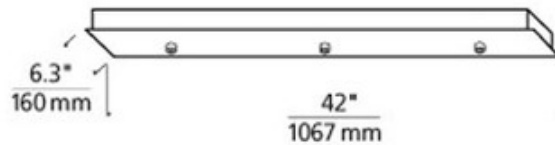

Freejack LED 3-Port 42 Inch Linear Canopy

Description:

Freejack 3-Port LED 42 Inch Linear Canopy mounts to a standard 4 inch junction box with round plaster ring, provided by electrician. Drywall anchors included for additional support. Includes electronic transformers and three ports for use with any Freejack LED pendants or heads, sold separately. Available in Maple, Walnut, Satin Nickel or Antique Bronze plate with Antique Bronze or Satin Nickel base finish. 42 inches long x 6.3 inches wide. ETL listed.

Shown in: Satin Nickel / Satin Nickel

List Price: \$656.25
Our Price: \$472.50

Shade Color: N/A
Body Finish: Satin Nickel / Satin Nickel
Lamp: N/A
Wattage: N/A
Dimmer: Dimmable
Dimensions: 42"L x 2"H x 6.3"W