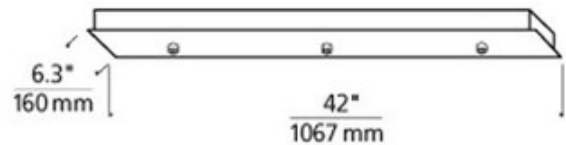

BRAND Visual Comfort Modern

DESCRIPTION

The Freejack 3-Port 42 Inch Linear Canopy mounts to a standard 4 inch junction box with round plaster ring, provided by electrician. Drywall anchors included for additional support. Includes electronic transformers and features three Freejack ports. Dimmable with an electronic low voltage dimmer, sold separately. Compatible with both halogen and LED Freejack pendants and heads.

SHADE COLOR	N/A
BODY FINISH	Satin Nickel / Satin Nickel
WATTAGE	N/A
DIMMER	Dimmable
DIMENSIONS	42"L x 6.3"W x 2"H
LAMP	N/A

SPEC # TLG62236

COMPANY	PROJECT	FIXTURE TYPE	APPROVED BY	DATE