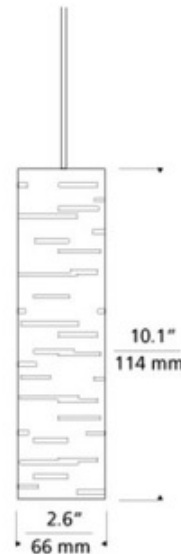

Freejack Revel Pendant

Description:

Revel freejack pendant captures light in motion with a sleek laser-cut metal surface allowing light to shine through the inner white case glass diffuser. Available in antique bronze, satin nickel, gloss black or gloss white. Finish available in antique bronze or satin nickel. Also available in linear wall sconce, wall sconce, linear suspension and freejack pendant version. One 50 watt, 12 volt halogen bipin lamp included. Also available in an LED version. Includes 6 feet of field cuttable suspension cable. General light distribution. ETL listed. 2.6 inch diameter x 10.1 inch height.

Shown in: Satin Nickel / Gloss White

List Price: \$356.25
Our Price: \$256.50

Shade Color: Gloss White
Body Finish: Satin Nickel
Lamp: 1 x JC/GY6.35 (bipin)/50W/12V Halogen
Wattage: 50W
Dimmer: Dimmable
Dimensions: 82.1"L x 10.1"H x 2.6"W

Product Number: TLG62260			
Company:		Fixture Type:	Date: Mar 24, 2018
Project:		Approved By:	

#2002FJ-REVEL-003H1-WHSN

Fax: (773) 883-6131

Phone: 866-954-4489

Address: 1718 W. Fullerton Ave. Chicago IL 60614