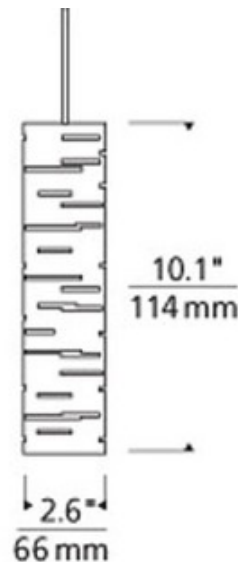

Revel Freejack LED Pendant

Description:

Revel Freejack LED Pendant captures light in motion with a sleek laser-cut metal surface allowing light to shine through the inner white case glass diffuser. Shade available in Antique Bronze, Satin Nickel, Gloss Black or Gloss White. Finish available in Antique Bronze or Satin Nickel. Includes an 8 watt, 12 volt replaceable 3000K LED SORAA module, 90CRI, six feet of field-cutttable suspension cable, and a Freejack connector. ETL listed. Title 20/24 compliant. 2.6 inch diameter x 10.1 inch height x 82.1 inch overall length. Canopy required if used as a monopoint, sold separately.

Shown in: Satin Nickel / Gloss White

List Price: \$387.51
 Our Price: \$310.01

Shade Color: Gloss White
 Body Finish: Satin Nickel
 Lamp: 1 x LED/8W/12V LED
 Wattage: 8W
 Dimmer: Dimmable
 Dimensions: 82.1"L x 10.1"H x 2.6"W

Technical Information

Luminous Flux: 300 lumens
 Lumens/Watt: 37.50
 Lamp Color: 3000 K
 Color Rendering: 90 CRI

Product Number: TLG62261			
Company:		Fixture Type:	Date: Apr 25, 2018
Project:		Approved By:	