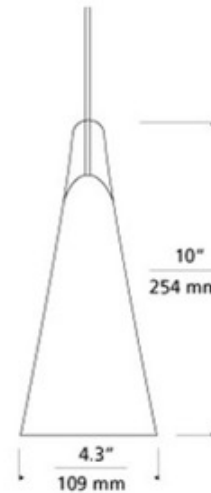

Freejack Selina Pendant

Description:

Selina Freejack Pendant features a hand-blown Venetian cone shaped glass with rich, opaque color at the base which transitions into a beautiful clear draw at the top. Glass available in Smoke, Steel Blue or White. Finish available in Antique Bronze, Chrome or Satin Nickel. Includes one 50 watt, 12 volt JC GY6.35 halogen bipin lamp, Freejack connector, and six feet of field-cutttable suspension cable. General light distribution. ETL listed. 4.3 inch diameter x 10 inch height x 82 inch overall length. Freejack canopy required for use as a monopoint, sold separately.

Shown in: Satin Nickel / White

List Price: \$456.25
 Our Price: \$328.50

Shade Color: White
 Body Finish: Satin Nickel
 Lamp: 1 x JC/GY6.35 (bipin)/50W/12V Halogen
 Wattage: 50W
 Dimmer: Dimmable
 Dimensions: 82"L x 10"H x 4.3"W