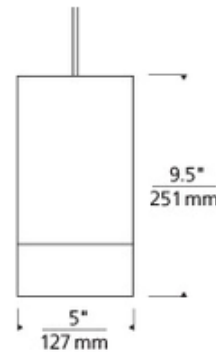

Topo Freejack Halogen Pendant

Description:

Freejack Topo Pendant features a modern cylinder shade elevated to a richer, warmer dimension with a sophisticated combination of fabric and wood. The bands of wood trim available in Maple or Walnut are spline-joined around the circumference of the shade. Fabric available in Heather Gray or White. Finish available in Antique Bronze, Chrome or Satin Nickel. Includes one 12 volt, 50 watt halogen bi-pin lamp, six feet of field-cutable suspension cable, and a Freejack connector. ETL listed. 5 inch diameter x 9.5 inch height x 81.5 inch length. Canopy required if used as a monopoint, sold separately.

Shown in: Satin Nickel / White / Maple

List Price: \$343.75
Our Price: \$275.00

Shade Color: White / Maple
Body Finish: Satin Nickel
Lamp: 1 x JC/GY6.35 (bipin)/50W/12V Halogen
 1 x MR16/GU5.3 (bipin)/12V LED
Wattage: 50W
Dimmer: Dimmable
Dimensions: 81.5"L x 9.5"H x 5"W