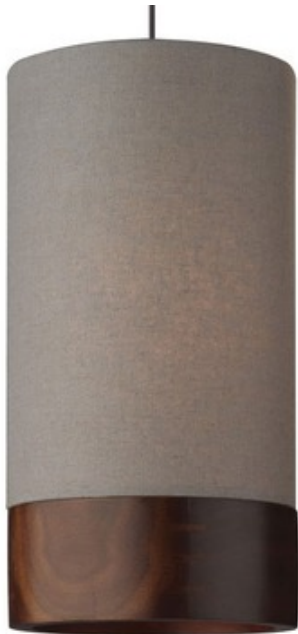

Freejack LED Topo Pendant

Description:

Freejack LED Topo Pendant features a modern cylinder shade elevated to a richer, warmer dimension with a sophisticated combination of fabric and wood. The bands of wood trim available in Maple or Walnut are spline-joined around the circumference of the shade. Fabric available in Heather Gray or White. Finish available in Antique Bronze, Chrome or Satin Nickel. Includes one 12 volt, 8 watt replaceable Soraa 3000K LED module, 90CRI, 500 lumens, six feet of field-cutttable suspension cable and a Freejack connector. ETL listed. 5 inch diameter x 9.5 inch height x 81.5 inch length. Canopy required if used as a monopoint, sold separately.

Shown in: Satin Nickel / Heather Gray / Walnut

List Price: \$375.02
 Our Price: \$270.01

Shade Color: Heather Gray / Walnut
 Body Finish: Satin Nickel
 Lamp: 1 x LED/8W/12V LED
 Wattage: 8W
 Dimmer: Dimmable
 Dimensions: 81.5"L x 9.5"H x 5"W

Technical Information

Luminous Flux: 500 lumens
 Lumens/Watt: 62.50
 Lamp Color: 3000 K
 Color Rendering: 90 CRI

Product Number: TLG6232 1			
Company:		Fixture Type:	Date: Mar 23, 2018
Project:		Approved By:	