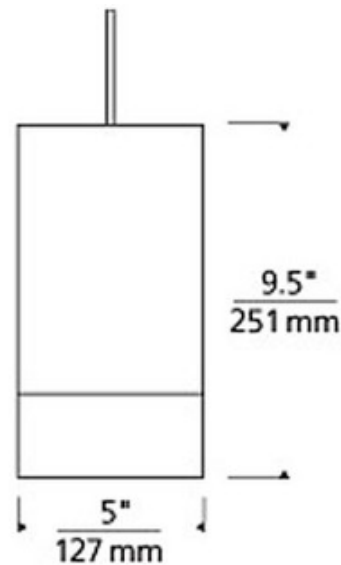

Freejack LED Topo Pendant

Description:

Freejack LED Topo Pendant features a modern cylinder shade elevated to a richer, warmer dimension with a sophisticated combination of fabric and wood. The bands of wood trim available in Maple or Walnut are spline-joined around the circumference of the shade. Fabric available in Heather Gray or White. Finish available in Antique Bronze, Chrome or Satin Nickel. Includes one 12 volt, 8 watt replaceable Soraa 3000K LED module, 90CRI, 500 lumens, six feet of field-cutttable suspension cable and a Freejack connector. ETL listed. 5 inch diameter x 9.5 inch height x 81.5 inch length. Canopy required if used as a monopoint, sold separately.

Shown in: Satin Nickel / Heather Gray / Walnut

List Price: \$375.02
 Our Price: \$270.01

Shade Color: Heather Gray / Walnut
 Body Finish: Satin Nickel
 Lamp: 1 x LED/8W/12V LED
 Wattage: 8W
 Dimmer: Dimmable
 Dimensions: 81.5"L x 9.5"H x 5"W

Technical Information

Luminous Flux: 500 lumens
 Lumens/Watt: 62.50
 Lamp Color: 3000 K
 Color Rendering: 90 CRI

Product Number: TLG6232 1			
Company:		Fixture Type:	Date: Mar 23, 2018
Project:		Approved By:	