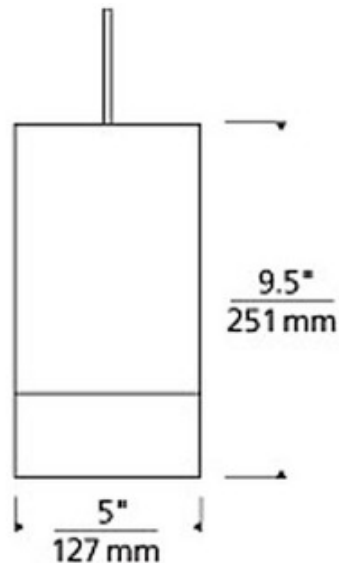

COMPANY	PROJECT	FIXTURE TYPE	APPROVED BY	DATE