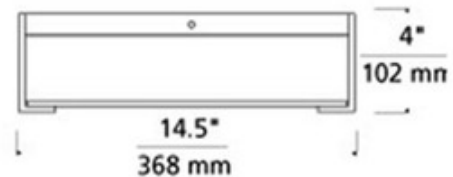

BRAND Visual Comfort Modern

DESCRIPTION

Baxter Ceiling Flush Mount features a tailored fabric or all metal shade. Two die-cast metal arms add a nice contrast. A glass diffuser provides a glare free wash of light. Fabric shade available in White or Black with Antique Bronze or Satin Nickel finish. All metal shade available in Antique Bronze or Satin Nickel. Available with incandescent or compact fluorescent lamp option. Incandescent option includes two 120 volt, 60 watt BT15 medium base lamps. Fluorescent option includes two 120 volt, 26 watt T4 G24Q-3 base quad compact fluorescent lamp and non-dimmable electronic ballast. ETL listed. 14.5 inch diameter x 4 inch height.

SHADE COLOR	White Fabric
BODY FINISH	Satin Nickel
WATTAGE	120W
DIMMER	Standard 120V
DIMENSIONS	14.5"W x 4"H
BULB INCLUDED	
LAMP	2 x BT15/Medium (E26)/60W/120V Halogen

SPEC # TLG62364

COMPANY	PROJECT	FIXTURE TYPE	APPROVED BY	DATE