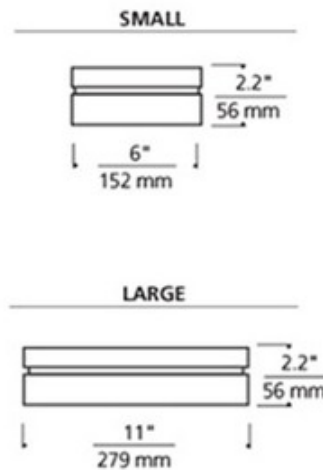

Cirque Halogen Wall/Ceiling

Description:

Cirque Halogen Wall/Ceiling features a beautiful round pressed glass shade with polished surface suspended from a die-cast base. Finish available in antique bronze, chrome or satin nickel. Available in a small or large size option. Includes 40 watt 120 volt JCD G9 halogen lamps. Dimmable with a standard incandescent dimmer. General light distribution. ADA when used on the wall. Suitable for wet locations. ETL listed. Dimensions: Small: 6 inch diameter x 2.2 inch depth. Large: 11 inch diameter x 2.2 inch depth.

Shown in: Satin Nickel / White

List Price: \$131.25
Our Price: \$94.50

Shade Color: White
Body Finish: Satin Nickel
Lamp: 1 x JCD/G9/40W/120V Halogen
Wattage: 40W
Dimmer: Incandescent
Dimensions: 2.2"H x 6"W