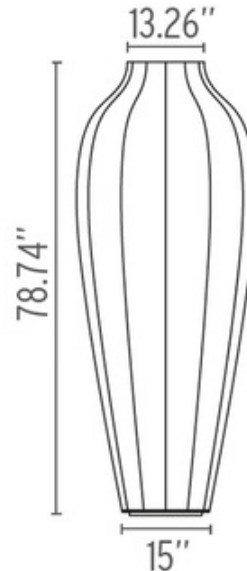

# Chrysalis Floor Lamp

**Designer:** Marcel Wanders

**Description:**

Chrysalis floor lamp features a silk-screen glass at top of reflector and a white cocoon diffuser and internal steel. Features dual pedal switch mounted on the power cable. The second button turns on/off the top lamp for the projection of the decorative frieze on the ceiling. One 54 watt, 120 volt T5 Fluorescent lamp is included and lights the bottom half of fixture. One 64 watt, 12 volt T5 GY6.35 Halogen lamp is included and lights the decorative frieze. General light distribution. 15 inch diameter x 78.74 inch height.

Shown in: White

**List Price:** \$7135.72  
**Our Price:** \$4995.00

**Shade Color:** White  
**Body Finish:** N/A  
**Lamp:** 1 x T5/G5/54W/120V Fluorescent  
 1 x T4/GY6.35 (bipin)/65W/12V Halogen  
**Wattage:** 119W  
**Dimmer:** N/A  
**Dimensions:** 78.74"H x 15"W