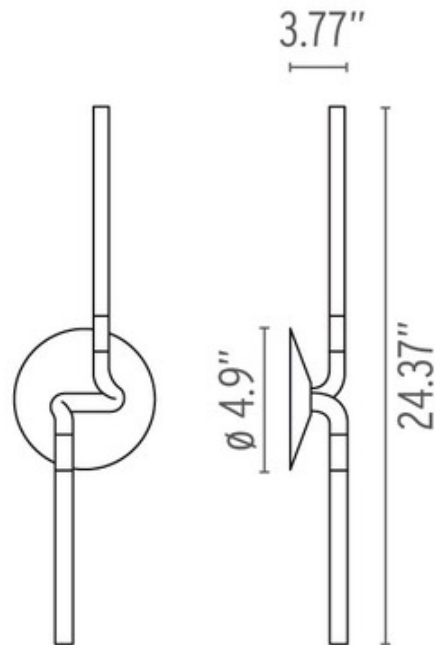

Light Spring Double Wall Sconce

Designer: Ron Gilad

Description:

Light Spring Double wall sconce features White finish. Head can be rotated 45 degrees on its vertical axis. Fixture can only be mounted on octagonal j-boxes. Includes 28 80 CRI 2700K LED lamps totaling 4.5 watts, UL listed. ADA compliant. 4.9 inch width x 24.37 inch height x 3.77 inch depth.

Shown in: White

List Price: \$921.43
Our Price: \$645.00

Shade Color: N/A
Body Finish: White
Lamp: 1 x LED/4.5W/120V LED
Wattage: 4.5W
Dimmer: N/A
Dimensions: 24.37"H x 4.9"W x 3.77"D

Product Number: FLO62569			
Company:		Fixture Type:	Date: Apr 21, 2018
Project:		Approved By:	