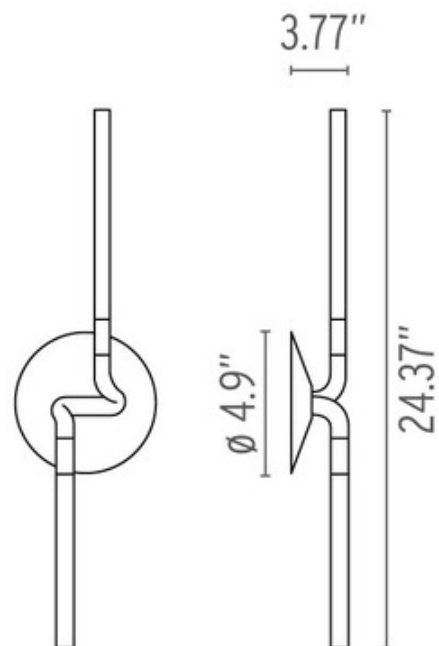

DESIGNER

Ron Gilad

BRAND

FLOS

DESCRIPTION

Light Spring Double wall sconce features White finish. Head can be rotated 45 degrees on its vertical axis. Fixture can only be mounted on octagonal j-boxes. Includes 28 80 CRI 2700K LED lamps totaling 4.5 watts, UL listed. ADA compliant. 4.9 inch width x 24.37 inch height x 3.77 inch depth.

| | |
|------------------------------|--------------------------|
| SHADE COLOR | N/A |
| BODY FINISH | White |
| WATTAGE | 4.5W |
| DIMMER | N/A |
| DIMENSIONS | 4.9"W x 24.37"H x 3.77"D |
| INTEGRATED LED MODULE | |
| LAMP | LED/4.5W/120V LED |

SPEC #

FLO62569

COMPANY

PROJECT

FIXTURE TYPE

APPROVED BY

DATE