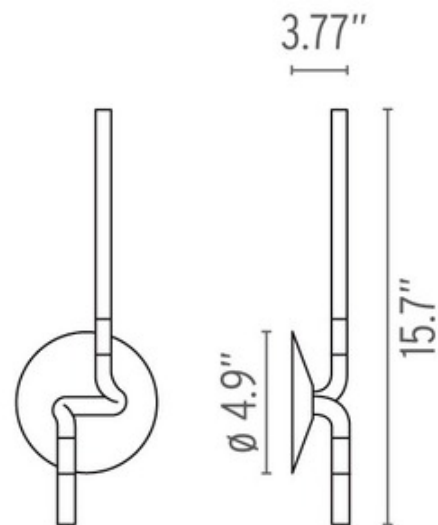

DESIGNER

Ron Gilad

BRAND

FLOS

DESCRIPTION

Light Spring Single wall sconce features White finish. Head can be rotated 45 degrees on its vertical axis. Fixture can only be mount on octagonal j-boxes. Includes 14, 80 CRI 2700K LED lamps totaling 4.5 watts . UL listed. ADA compliant. 4.9 inch width x 15.7 height x 3.77 depth.

SHADE COLOR	N/A
BODY FINISH	White
WATTAGE	4.5W
DIMMER	N/A
DIMENSIONS	4.9"W x 15.7"H x 3.77"D
INTEGRATED LED MODULE	
LAMP	LED/4.5W/120V LED

SPEC # FLO62570

COMPANY	PROJECT	FIXTURE TYPE	APPROVED BY	DATE