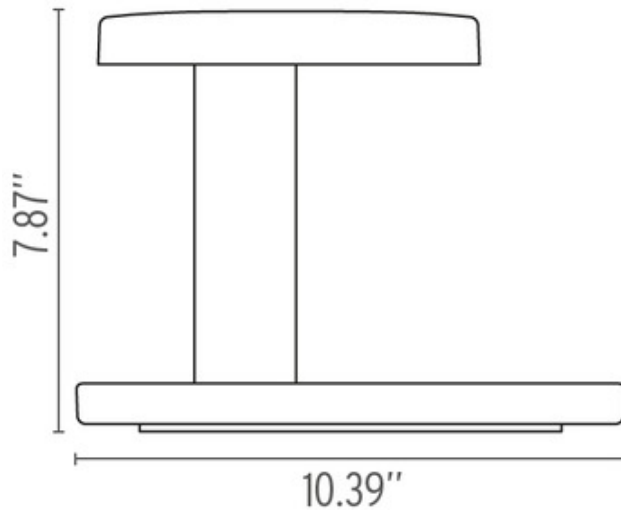

Piani Led Table Lamp

Description:

Piani LED table lamp features a black, green, red or white finish. Features electronic transformer on plug and an On/Off switch on the cable. Non dimmable. Power cable is 63 inches. Includes 36 3000K LED lamps totaling 4 watts. General light distribution. 10.39W x 7.87H.

Shown in: White

List Price: \$564.29
Our Price: \$398.00

Shade Color: N/A
Body Finish: White
Lamp: 1 x LED/4W/120V LED
Wattage: 4W
Dimmer: N/A
Dimensions: 7.87"H x 10.39"W

Product Number: FLO62574			
Company:		Fixture Type:	Date: Apr 25, 2018
Project:		Approved By:	