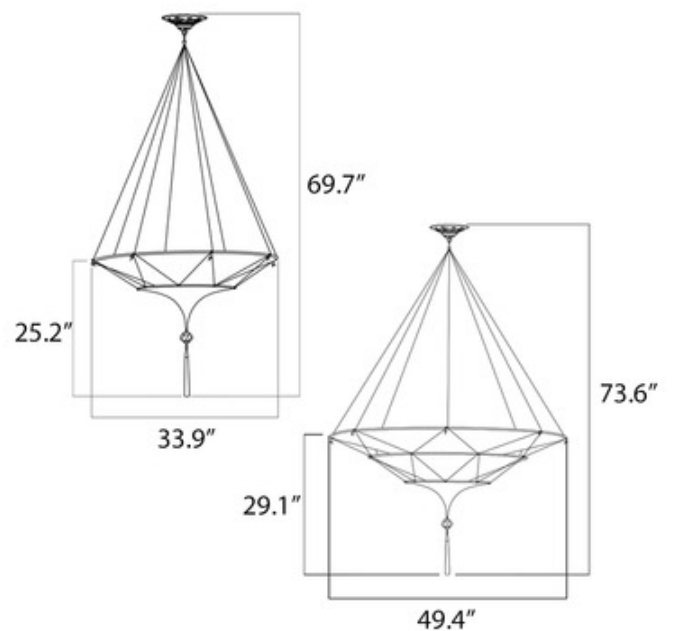

DESIGNER

Mariano Fortuny

BRAND

Venetian Designs

DESCRIPTION

Scheherazade Multi Tier suspension features a pure silk shade, brass structure and a dark brown canopy. Available in hand painted brown geometric, green herbarium, brown floral or an ivory plain silk shade. Available in a 2-tier with one bulb and a 3-tier option with three bulbs. Made in Italy. *Note: Overall height is not adjustable and must be specified to order. 2-Tier Minimum / Maximum height: 46 / 71.63 in. 3-Tier Minimum / Maximum height: 53.5 / 74.88 in.*

Shown in: Brass / Green Herbarium

SHADE COLOR	Green Herbarium
BODY FINISH	Brass
WATTAGE	100W
DIMMER	Standard 120V
DIMENSIONS	33.9"W x 25.2"H
BULB NOT INCLUDED	
LAMP	1 x A19/Medium (E26)/100W/120V Incandescent 1 x A19/Medium (E26)/120V LED

Technical Information

PRODUCT DIMENSIONS Maximum Overall Height: 69.7"

SPEC #

VEN626

COMPANY

PROJECT

FIXTURE TYPE

APPROVED BY