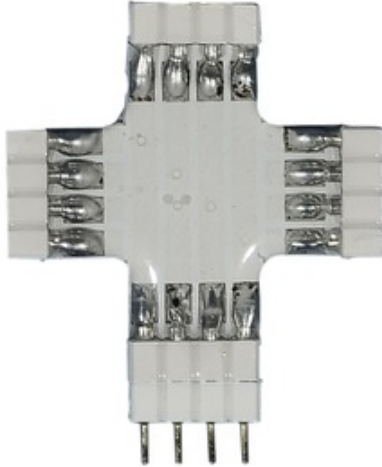

Soft Strip X Connector

Description:

Soft Strip X-Connectors physically and electrically join four soft strip sections at 90 degree angles (includes 2 male joiners). For use with Edge Lighting Soft Strip LED products.

List Price: \$16.00
 Our Price: \$8.00

Shade Color: N/A
 Body Finish: N/A
 Lamp: N/A
 Wattage: N/A
 Dimmer: N/A
 Dimensions: N/A

Product Number: EDG62627			
Company:		Fixture Type:	Date: Apr 25, 2018
Project:		Approved By:	