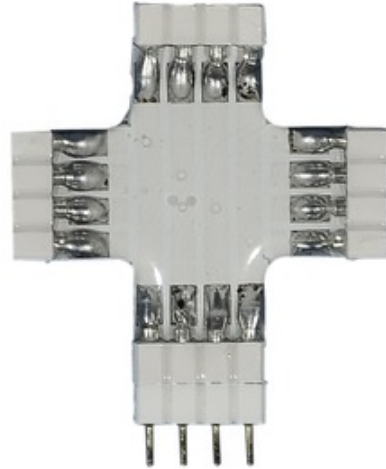

**BRAND** PureEdge Lighting

**DESCRIPTION**

Soft Strip X-Connectors physically and electrically join four soft strip sections at 90 degree angles (includes 2 male joiners). For use with Edge Lighting Soft Strip and Stomp Strip LED products.

SHADE COLOR	N/A
BODY FINISH	N/A
WATTAGE	N/A
DIMMER	N/A
DIMENSIONS	N/A
LAMP	N/A

**SPEC #** EDG62627

COMPANY	PROJECT	FIXTURE TYPE	APPROVED BY	DATE