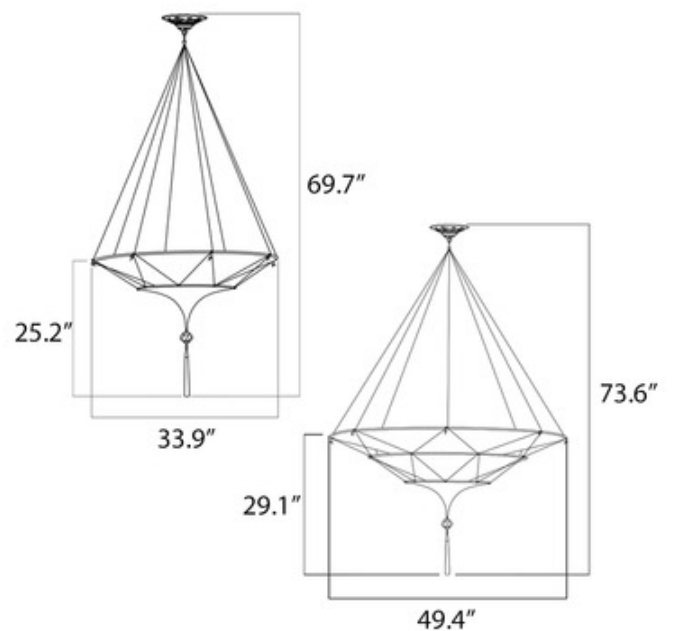

DESIGNER

Mariano Fortuny

BRAND

Venetian Designs

DESCRIPTION

Scheherazade Multi Tier suspension features a pure silk shade, brass structure and a dark brown canopy. Available in hand painted brown geometric, green herbarium, brown floral or an ivory plain silk shade. Available in a 2-tier with one bulb and a 3-tier option with three bulbs. Made in Italy. Note: Overall height is not adjustable and must be specified to order. 2-Tier Minimum / Maximum height: 46 / 71.63 in. 3-Tier Minimum / Maximum height: 53.5 / 74.88 in.

Shown in: Brass / Brown Floral

SHADE COLOR	Brown Floral
BODY FINISH	Brass
WATTAGE	300W
DIMMER	Standard 120V
DIMENSIONS	49.4"W x 29.1"H
BULB NOT INCLUDED	
LAMP	3 x A19/Medium (E26)/100W/120V Incandescent 3 x A19/Medium (E26)/120V LED

Technical Information

PRODUCT DIMENSIONS Maximum Overall Height: 73.6"

SPEC #

VEN627

COMPANY

PROJECT

FIXTURE TYPE

APPROVED BY