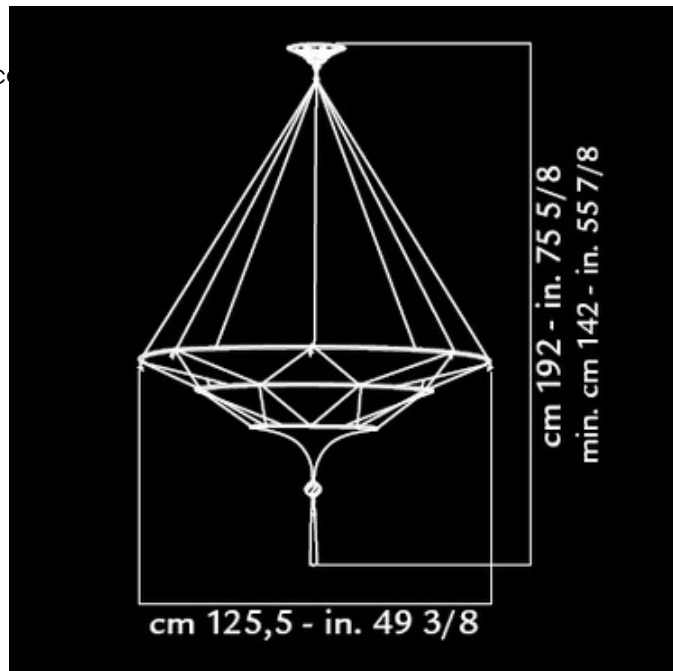

Scheherazade 3 Tier Floral Suspension

Designer: Mariano Fortuny

Description:

Sheherazade 3 tier suspension features a silk floral shade with brown or green painting with a brass finish and a dark brown canopy in a stylistic Turkish-Venetian motif. Available in geometric or herbarium patterns as well as plain ivory silk. One A19, 100 watt incandescent lamp included. Hand made in Italy. 49 3/8 W x 21 3/8 H with an overall height of 75 5/8 inches.

Shown in: Brass / Brown Floral

List Price: \$9437.50
Our Price: \$6417.50

Shade Color: Brown Floral
Body Finish: Brass
Lamp: 1 x A19/Medium (E26)/72W/120V Incandescent
Wattage: 72W
Dimmer: Incandescent
Dimensions: 75.625"L x 21.375"H x 49.375"W