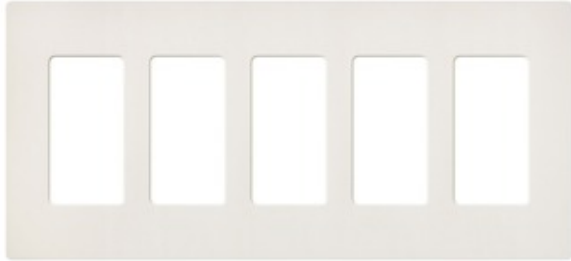

Claro Designer Style 5 Gang Wall Plate

Description:

Claro Designer Style Wall Plate comes in 1-, 2-, 3-, 4-, 5- or 6-gang sizes. Lutron wall plates are screwless, seamless, and have no visible hardware. For use with Lutron dimmers and switches including Maestro, Maestro IR, Maestro Wireless, Pico Wireless Control, Diva, Skylark Contour, and Skylark. Available in glossy or satin finishes. Glossy colors are: white, ivory, almond, light almond, grey, brown, and black. Satin colors are: biscuit, taupe, greenbriar, eggshell, and snow. Also available in stainless steel. 10.18 inch width x 4.69 inch height x .3 inch depth.

Shown in: Satin Biscuit

List Price: \$71.25
Our Price: \$42.75

Shade Color: N/A
Body Finish: Satin Biscuit
Lamp: N/A
Wattage: N/A
Dimmer: N/A
Dimensions: 4.69"H x 10.18"W x 0.3"D

Product Number: LUT6280			
Company:		Fixture Type:	Date: Apr 20, 2018
Project:		Approved By:	