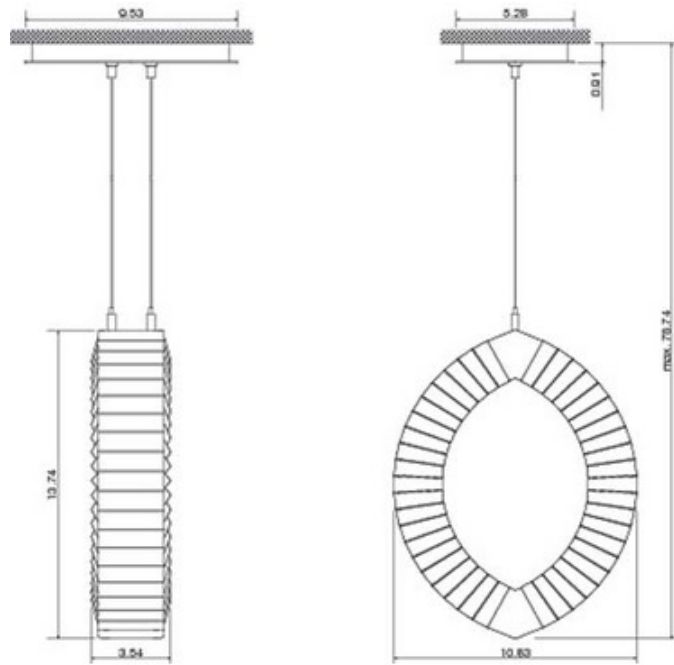

# Eyris Mono Pendant

**Description:**

Eyris Mono pendant features precision cut crystal prisms uniting in opulent ellipses. Made of Swarovski crystals. Finish in stainless steel. Available in a mono or duo option as well as a wall sconce version. Four 25 watt, 120 volt, T4 G9 base halogen lamps not included. General light distribution. UL listed. Overall maximum height is 78.74 inches. 10.83W x 13.74H x 3.54L.

Shown in: Stainless Steel / Crystal

List Price: \$7893.75  
 Our Price: \$6315.00

Shade Color: Crystal  
 Body Finish: Stainless Steel  
 Lamp: 4 x T4/G9/25W/120V Halogen  
 Wattage: 100W  
 Dimmer: Incandescent  
 Dimensions: 3.54"L x 13.74"H x 10.83"W

Product Number: <b>SWR62804</b>			
Company:		Fixture Type:	Date: Apr 21, 2018
Project:		Approved By:	

#1927SU-EYRRIS-011H1-CYSS

Fax: (773) 883-6131

Phone: 866-954-4489

Address: 1718 W. Fullerton Ave. Chicago IL 60614