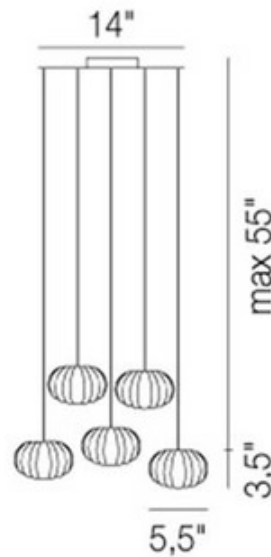

Diamante SP 5 Suspension

Description:

Diamante SP 5 light suspension features handmade blown crystal pendants in a clear or topaz option. Finish in satin nickel. Available in a pendant and 2, 3, 4 or 5 light pendant version. Five 75 watt, 120 volt, T4 G9 base halogen lamps not included. General light distribution. Individual glass pendant measures 5.5W x 3.5H. Overall dimensions are 14 inch diameter x 55 inch overall height.

Shown in: Satin Nickel / Clear

List Price: \$1750.00
 Our Price: \$1400.00

Shade Color: Clear
 Body Finish: Satin Nickel
 Lamp: 5 x T4/G9/75W/120V Halogen
 Wattage: 375W
 Dimmer: N/A
 Dimensions: 55"H x 14"W