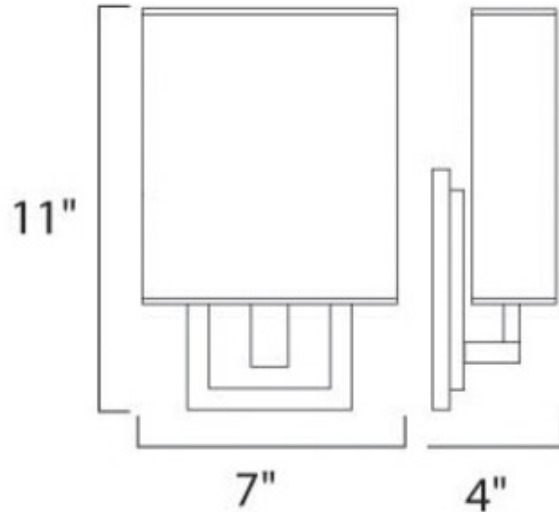

Edinburgh I Wall Sconce

Description:

Edinburgh I wall sconce features a white linen shade and a satin nickel finish. Available in a 1 or 2 light option as well as with a stem version. One 26 watt, 120 volt, T3 Coil GU24 base compact fluorescent lamp not included. General light distribution. UL listed. ADA compliant. 7W x 11H x 4 inch depth.

Shown in: Satin Nickel / White

List Price: \$147.50
 Our Price: \$118.00

Shade Color: White
 Body Finish: Satin Nickel
 Lamp: 2 x CF/GU24/26W/120V Compact Fluorescent
 Wattage: 52W
 Dimmer: Not Dimmable
 Dimensions: 11"H x 7"W x 4"D