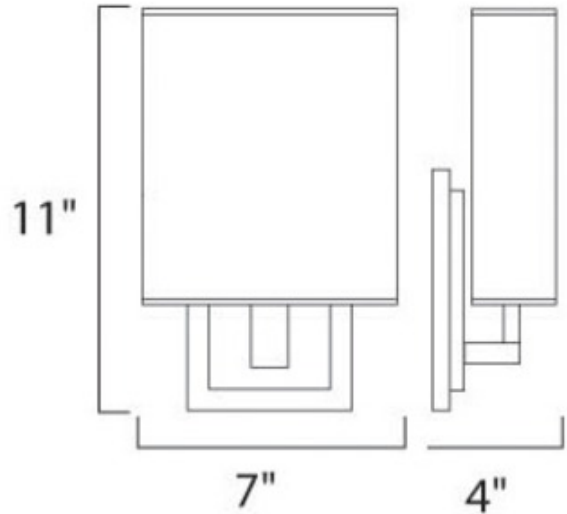

BRAND

Et2

DESCRIPTION

Edinburgh I wall sconce features a white linen shade and a satin nickel finish. Available in a 1 or 2 light option as well as with a stem version. One 26 watt, 120 volt, T3 Coil GU24 base compact fluorescent lamp not included. General light distribution. UL listed. ADA compliant. 7W x 11H x 4 inch depth.

SHADE COLOR	White
BODY FINISH	Satin Nickel
WATTAGE	52W
DIMMER	Not Dimmable
DIMENSIONS	7"W x 11"H x 4"D
BULB NOT INCLUDED	
LAMP	2 x CF/GU24/26W/120V Compact Fluorescent

SPEC #

ET262828

COMPANY

PROJECT

FIXTURE TYPE