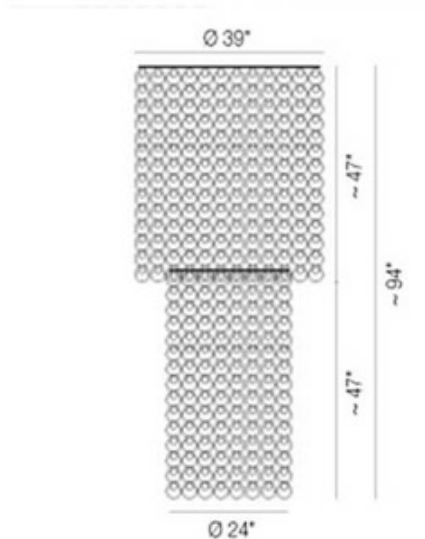

Giogali PL CA2 Ceiling Mount

Description:

Giogali PL CA2 ceiling mount features cascading crystals and a chrome finish. Crystals available in clear, black or white. Available in a ceiling flush mount and a 2 or 3 tier ceiling mount option. Ten 100 watt, 120 volt, A19 medium base incandescent lamps not included. General light distribution. 39 inch diameter x 94 inch height.

Shown in: Chrome / Clear

List Price: \$17295.00
Our Price: \$13836.00

Shade Color: Clear
Body Finish: Chrome
Lamp: 10 x A19/Medium (E26)/72W/120V Incandescent
Wattage: 720W
Dimmer: N/A
Dimensions: 94"H x 39"W