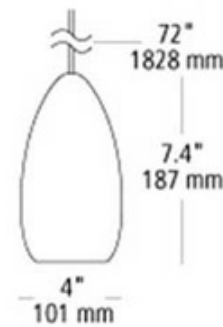

FJ Banja Pendant

Description:

The Banja Freejack Pendant features a teardrop-shaped glass richly layered in multi-colored frit with subtle undertones of gold and is available in Aqua, or Ivory Opaque with a Satin Nickel or Bronze finish. Includes 72 inch adjustable suspension cable. Freejack canopies sold separately. One 35 watt 12 volt T5 GY6.35 base xenon bulb is included. General light distribution. 4 inch width x 7.4 inch height x 79.4 inch maximum length. ETL listed.

Shown in: Satin Nickel / Aqua

List Price: \$289.00
 Our Price: \$231.20

Shade Color: Aqua
 Body Finish: Satin Nickel
 Lamp: 1 x JC/GY6.35 (bipin)/35W/12V Krypton Xenon
 Wattage: 35W
 Dimmer: Dimmable
 Dimensions: 79.4"L x 7.4"H x 4"W