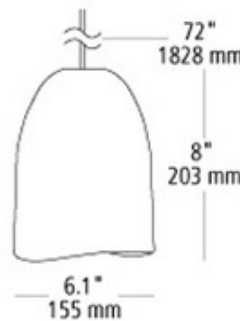

FJ Chill Pendant

Description:

FJ Chill Pendant features an organic shaped transparent glass with a fractured ice texture and frosted scavo finish. Glass available in Amber with a Bronze finish or Blue with a Satin Nickel finish. One 50 watt, 12 volt, JC GY6.35 base xenon bulb, fj connector, and 6 feet of field cuttable cable are included. Canopy is required, and sold separately. ETL listed. 6.1 inch width x 8 inch height x 72 inch maximum length.

Shown in: Amber

List Price: \$263.00
 Our Price: \$210.40

Shade Color: Amber
 Body Finish: N/A
 Lamp: 1 x JC/GY6.35 (bipin)/50W/12V Krypton Xenon
 Wattage: 50W
 Dimmer: Dimmable
 Dimensions: 8"H x 6.1"W