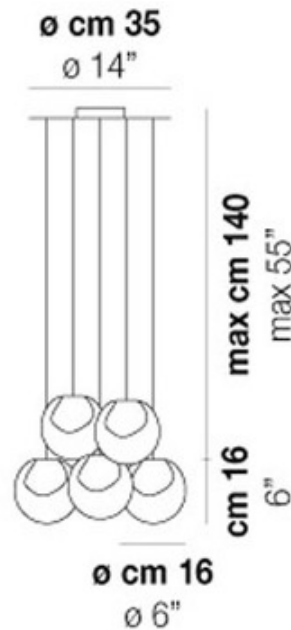

Poc SP 16/5 Pendant

SHOWN IN BLACK WITH CRYSTAL SHEATH

Designer: Barbara Maggiolo

Description:

Poc SP 16/5 Pendant features spherical glass globes with a clear membrane creating the illusion of two halves. Available in Clear/White/Black, White, Black, or Crystal with a Nickel finish. Five 60 watt, 120 volt JCD type G9 base halogen bulbs are required, but not included. Each sphere is 6 inches wide. 14 inch width x 10 inch height x 55 inch maximum length.

Shown in: Nickel / Clear / Black / White

List Price: \$2805.00
Our Price: \$2244.00

Shade Color: Clear / Black / White
Body Finish: Nickel
Lamp: 5 x JCD/G9/60W/120V Halogen
Wattage: 300W
Dimmer: Incandescent
Dimensions: 55"L x 6"H x 14"W

Product Number: VIS62971			
Company:		Fixture Type:	Date: Apr 26, 2018
Project:		Approved By:	

#2213SU-POCSP5-014H1-WBSN

Fax: (773) 883-6131

Phone: 866-954-4489

Address: 1718 W. Fullerton Ave. Chicago IL 60614