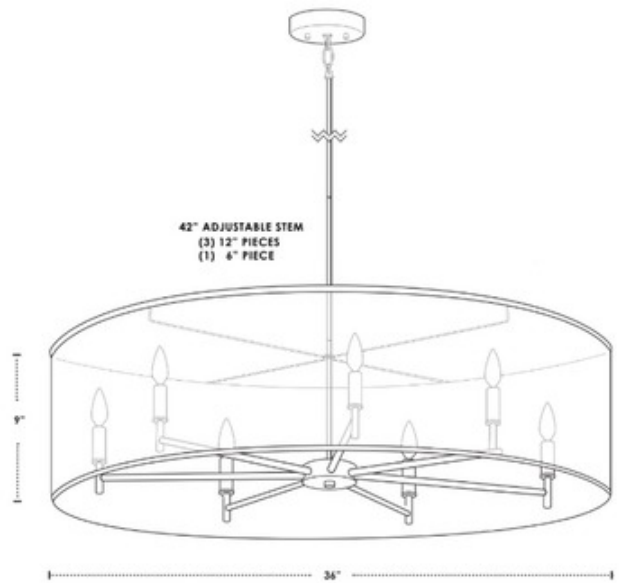

BRAND

Lights Up

DESCRIPTION

The Walker 7 Light Pendant is an elegant piece with a sleek minimalist design. Available with a Black Organza, Natural Linen, White Linen, or Ebony Veneer shade and Brushed Nickel finish. 5 inch diameter canopy and adjustable stem with 7 degree swivel. ETL and UL listed.

SHADE COLOR	Black Organza
BODY FINISH	Brushed Nickel
WATTAGE	280W
DIMMER	Standard 120V
DIMENSIONS	36"W x 9"H
BULB NOT INCLUDED	
LAMP	7 x B10/Candelabra (E12)/40W/120V Incandescent 7 x B10/Candelabra (E12)/120V LED

Technical Information

PRODUCT DIMENSIONS Included Stems: One 6" and Three 12"

SPEC #

LUP63008

COMPANY

PROJECT

FIXTURE TYPE

APPROVED BY