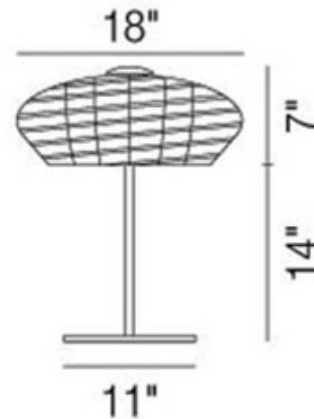

**BRAND**

Vistosi

**DESCRIPTION**

Yuba table lamp features a satin nickel finish and a glass diffuser. Diffuser available in a clear crystal with black threads or glossy white with black threads option. Available in a wall sconce, pendant, ceiling flush mount, table and floor lamp version. Three 40 watt, 120 volt, A19 medium base incandescent lamps not included. General light distribution. 18 inch diameter x 21 inch height.

<b>SHADE COLOR</b>	Clear / Black
<b>BODY FINISH</b>	Satin Nickel
<b>WATTAGE</b>	120W
<b>DIMMER</b>	N/A
<b>DIMENSIONS</b>	18"W x 21"H
<b>BULB NOT INCLUDED</b>	
<b>LAMP</b>	3 x A19/Medium (E26)/40W/120V Incandescent 3 x A19/Medium (E26)/120V LED