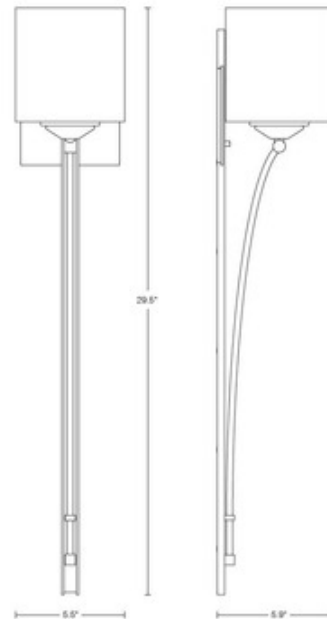

# Formae Contemporary Wall Light

**Description:**

The Formae Contemporary Wall Light features an Opal, Stone, or Pearl glass diffuser with a Soft Gold, Vintage Platinum, Mahogany, Bronze, Dark Smoke, Burnished Steel, Black, or Natural Iron finish. One 100 watt max 120 volt BT15 type medium base bulb is required, but not included. 5.5 inch width x 29.5 inch height x 5.9 inch depth. UL listed for damp locations. Made in the USA.

Shown in: Bronze / Opal

List Price: \$928.98  
 Our Price: \$671.00

Shade Color: Opal  
 Body Finish: Bronze  
 Lamp: 1 x BT15/Medium (E26)/100W/120V Halogen  
 Wattage: 100W  
 Dimmer: Incandescent  
 Dimensions: 29.5"H x 5.5"W x 5.9"D