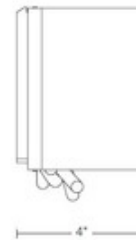

Shown in: Burnished Steel / Natural Anna

List Price: $868.06
Our Price: $627.00

- **Shade Color:** Natural Anna
- **Body Finish:** Burnished Steel
- **Lamp:** 2 x B10/Candelabra (E12)/60W/120V Incandescent
  2 x B10/Candelabra (E12)/120V LED
- **Wattage:** 120W
- **Dimmer:** Incandescent
- **Dimensions:** 6"H x 16"W x 4"D