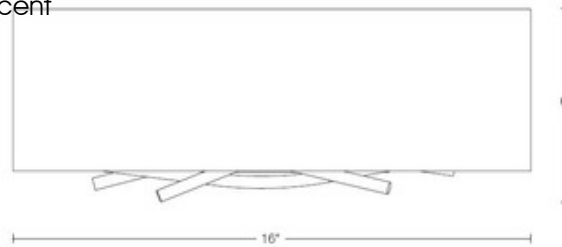

# Brindille Wall Light

**Description:**

The Brindille Wall Light features a Doeskin micro-suede, Terra micro-suede, Eclipse micro-suede, Natural Anna, or Flax fabric shade with a Soft Gold, Vintage Platinum, Black, Natural Iron, Mahogany, Bronze, Dark Smoke, or Burnished Steel finish. Two 60 watt max 120 volt candelabra base bulbs are required, but not included. General light distribution. 16 inch width x 6 inch height x 4 inch depth. UL listed for indoor damp locations. ADA compliant. Made in the USA.

Shown in: Burnished Steel / Natural Anna

**List Price:** \$868.06  
**Our Price:** \$627.00

- Shade Color:** Natural Anna
- Body Finish:** Burnished Steel
- Lamp:** 2 x B10/Candelabra (E12)/60W/120V Incandescent  
2 x B10/Candelabra (E12)/120V LED
- Wattage:** 120W
- Dimmer:** Incandescent
- Dimensions:** 6"H x 16"W x 4"D