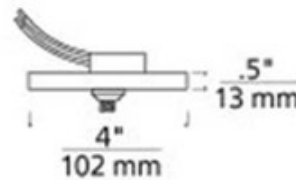

Freejack LED 4 Inch Square Flush Canopy

Description:

Freejack LED 4 Inch Square Flush Canopy is available in Satin Nickel, Chrome, White or Antique Bronze finish. Mounts to a standard 4 inch junction box, provided by electrician, and includes an electronic transformer which fits inside junction box. Includes one Freejack port for use on ceiling or wall. If mounting to wall, head should be no longer than 6 inches. ETL listed. 4 inch width x 4 inch depth x .50 inch height. For use with any Tech Lighting 12 volt LED Freejack pendant or head, sold separately.

Shown in: Satin Nickel

List Price: \$131.25
Our Price: \$105.00

Shade Color: N/A
Body Finish: Satin Nickel
Lamp: 1 x LED/12V LED
Wattage: N/A
Dimmer: Low Voltage Electronic
Dimensions: 0.5"H x 4"W x 4"D