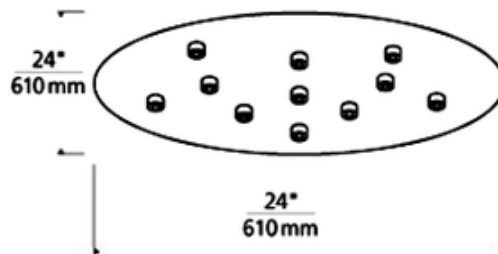

11 Port Line/Low Voltage Round Wood Canopy

SHOWN WITH ANTIQUE BRONZE FINISH

Description:

11-port Line/Low Voltage Round Canopy mounts to a standard 4 inch junction box with round plaster ring (provided by electrician. Available in Walnut or Maple wood with Satin Nickel or Antique Bronze finish. 24 inch diameter drywall anchors included for additional support. Includes electronic transformers which fit inside canopy, five 12 volt low voltage Freejack ports, and six 120 volt line voltage Powerjack ports. For use with any five 12 volt halogen freejack pendants or heads and six 120 volt line voltage pendants or heads, sold separately. ETL listed. Suitable for damp locations. 24 inch diameter. Do not install any pendant or head closer than 12 inches from wood canopy. See attached manufacturer specification for compatible line voltage pendants.

Shown in: Walnut/ Satin Nickel

List Price: \$906.25
 Our Price: \$652.50

Shade Color: N/A
 Body Finish: Walnut/ Satin Nickel
 Lamp: N/A
 Wattage: N/A
 Dimmer: Dimmable
 Dimensions: 2"H x 24"W

Product Number: TLG63196			
Company:		Fixture Type:	Date: Mar 22, 2018
Project:		Approved By:	