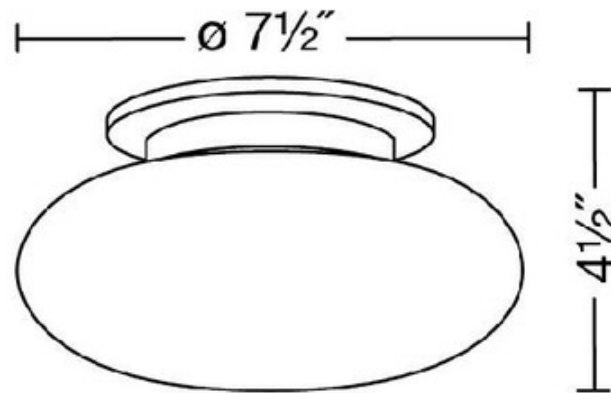

5401 Ceiling Flush Mount

Description:

5401 ceiling lamp features a satin white glass diffuser. Finish available in satin nickel, hand brushed old bronze and brushed brass. Includes one 60 watt, 120 volt, JCD G9 base halogen lamp, 2900K, 790 lumens. General light distribution. 7.5 inch diameter x 4.5 inch height.

Shown in: Hand Brushed Old Bronze / Satin White

List Price: \$247.50
 Our Price: \$178.20

Shade Color: Satin White
 Body Finish: Hand Brushed Old Bronze
 Lamp: 1 x JCD/G9/60W/120V Halogen
 Wattage: 60W
 Dimmer: Incandescent
 Dimensions: 4.5"H x 7.5"W