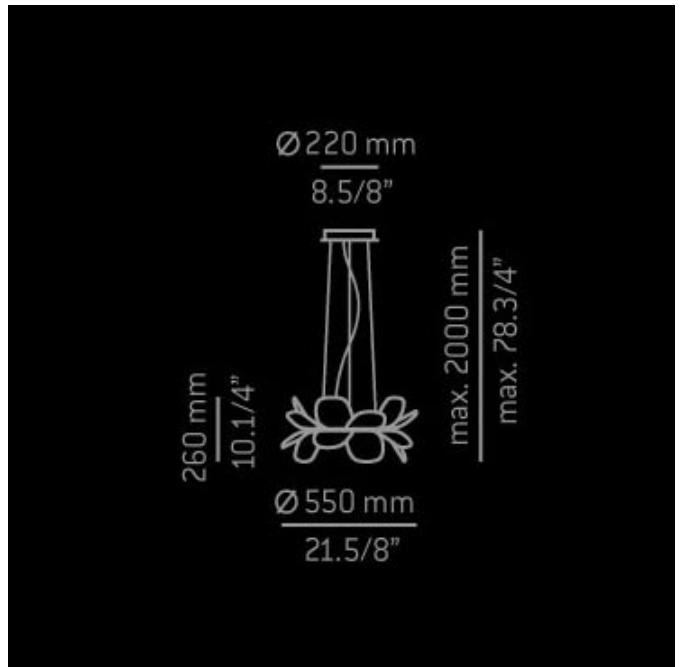

COMPANY

PROJECT

FIXTURE TYPE

APPROVED BY

DATE