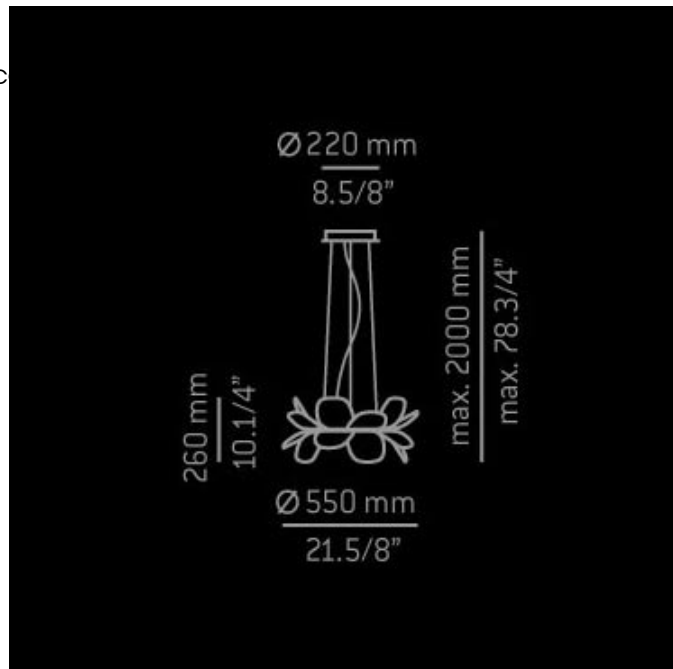

Infiore T-5805 Pendant

Description:

The Infiore T-5805 Pendant is composed of a group of petals in bi-injected polycarbonate that creates beautiful color effects when lit. Available with a Shiny White or Grey finish. One 250 watt 120 volt T3 type R7s base bulb is required, but not included. 21.63 inch width x 10.25 inch height. Cord is 84 inches in length and has a cut in the plaster cover at 38 inches.

Shown in: Shiny White / White

List Price: \$1721.25
 Our Price: \$1530.02

Shade Color: White
 Body Finish: Shiny White
 Lamp: 2 x T4/G24q-3/26W/120V Compact Fluorescent
 Wattage: 52W
 Dimmer: Fluorescent
 Dimensions: 78.75"L x 10.25"H x 21.625"W

Product Number: EST63324			
Company:		Fixture Type:	Date: Apr 21, 2018
Project:		Approved By:	

#0503SU-INFIORE-022F1-WHWH

Fax: (773) 883-6131

Phone: 866-954-4489

Address: 1718 W. Fullerton Ave. Chicago IL 60614