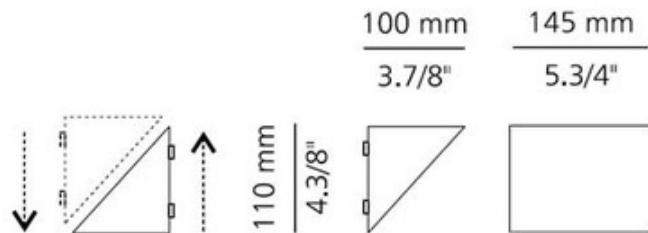

Shown in: Brushed Nickel

List Price: $443.25
Our Price: $394.00

Shade Color: N/A
Body Finish: Brushed Nickel
Lamp: 1 x T3SHORT/R7s (RSC)/100W/120V Halogen
Wattage: 100W
Dimmer: Incandescent
Dimensions: 4.38"H x 5.75"W x 3.88"D