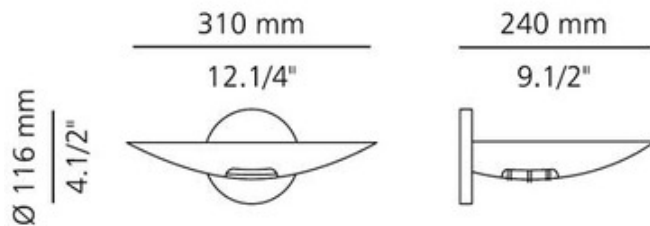

A-6007 Wall Sconce

**Description:**

A-6007 wall sconce features a brushed nickel finish. One 200 watt, 120 volt, T3 Long R7s base halogen lamp included. General light distribution. ETL listed. 12.25W x 4.5H x 9.5 inch depth.

Shown in: Brushed Nickel

List Price: \$594.00  
 Our Price: \$528.01

Shade Color: N/A  
 Body Finish: Brushed Nickel  
 Lamp: 1 x T3LONG/R7s (RSC)/200W/120V Halogen  
 Wattage: 200W  
 Dimmer: Included  
 Dimensions: 4.5"H x 12.25"W x 9.5"D