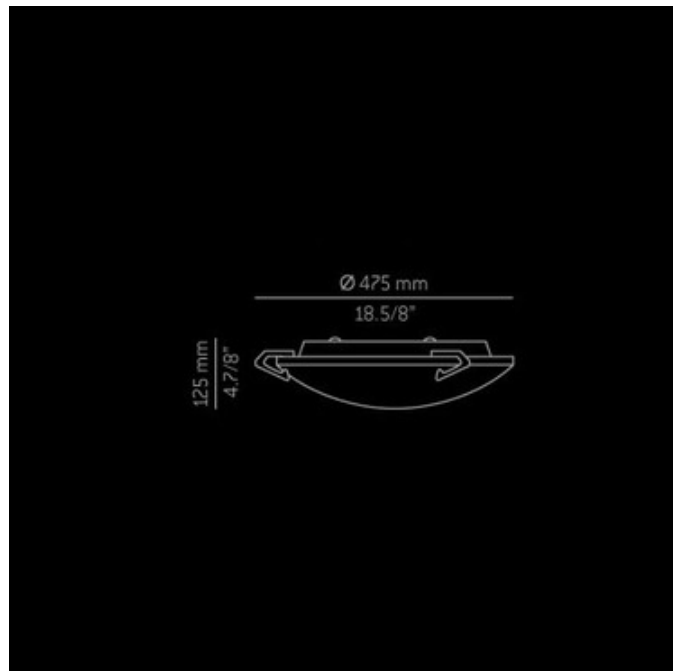

T-2005 Wall / Ceiling

**Description:**

The T-2005 Flushmount ceiling in brushed nickel finish exhibits fine design and top-notch engineering. Painted in alluring nickel and brushed nickel finish, it comes with one 300 watt T3 Long R7s base 120 volt lamp (included). The halogen units have a satin glass diffuser and can be mounted for down light or as a wall sconce. 18.625 inchW x 4.875 inchH. ETL listed.

Shown in: Brushed Nickel / White

List Price: \$736.88  
 Our Price: \$655.01

Shade Color: White  
 Body Finish: Brushed Nickel  
 Lamp: 1 x T3/R7s (RSC)/300W/120V Halogen  
 Wattage: 300W  
 Dimmer: Incandescent  
 Dimensions: 4.875"H x 18.625"W