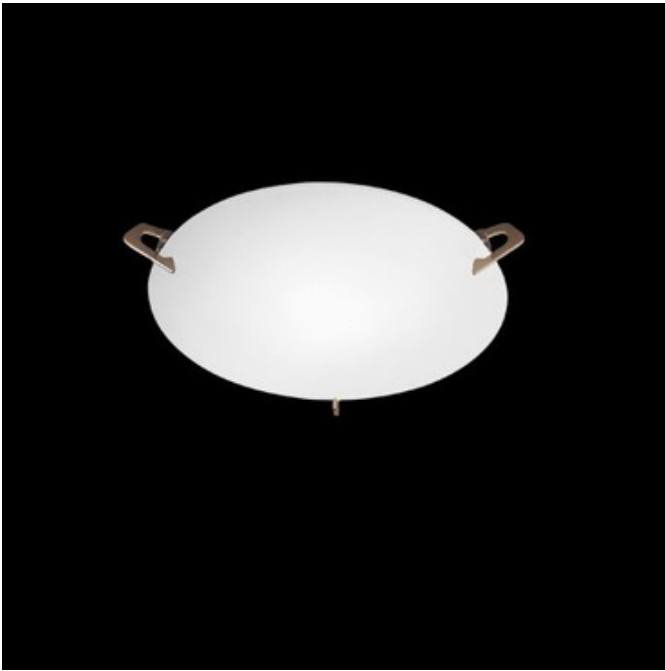

T-2005 Wall / Ceiling

**Description:**

The T-2005 Flushmount ceiling in brushed nickel finish exhibits fine design and top-notch engineering. Painted in alluring nickel and brushed nickel finish, it comes with one 300 watt T3 Long R7s base 120 volt lamp (included). The halogen units have a satin glass diffuser and can be mounted for down light or as a wall sconce. 18.625 inchW x 4.875 inchH. ETL listed.

Shown in: Brushed Nickel / White

List Price: \$736.88  
 Our Price: \$655.01

Shade Color: White  
 Body Finish: Brushed Nickel  
 Lamp: 1 x T3/R7s (RSC)/300W/120V Halogen  
 Wattage: 300W  
 Dimmer: Incandescent  
 Dimensions: 4.875"H x 18.625"W