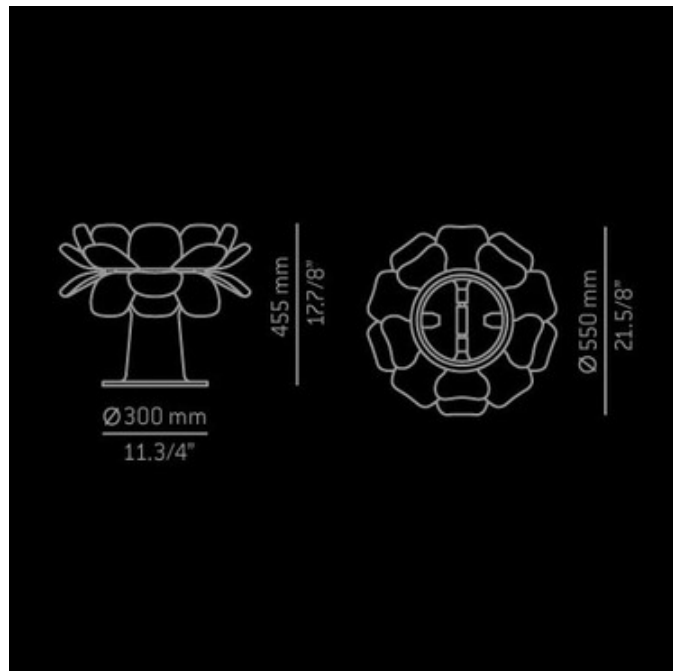

Infiore M-5807 Table Lamp

Description:

Infiore table lamp is composed by a group of bi-injected polycarbonate petals that create unexpected color effects. Featuring a metallic body with a circular base, it comes fitted with a satin glass bulb protector. Shade available in white, green and grey. Shiny white base finish. Halogen version comes with one T3 RTs 250 watt 120 volt bulb, compact fluorescent version requires two GU24 26 watt 120 volt bulbs (not included). Also available in pendant and floor lamp versions. 17.875 inches height, 21.625 inches width.

Shown in: Shiny White / White

List Price: \$2192.63
Our Price: \$1949.03

Shade Color: White
Body Finish: Shiny White
Lamp: 1 x T3/R7s (RSC)/250W/120V Halogen
Wattage: 250W
Dimmer: Included
Dimensions: 17.875"H x 21.625"W x 21.625"D