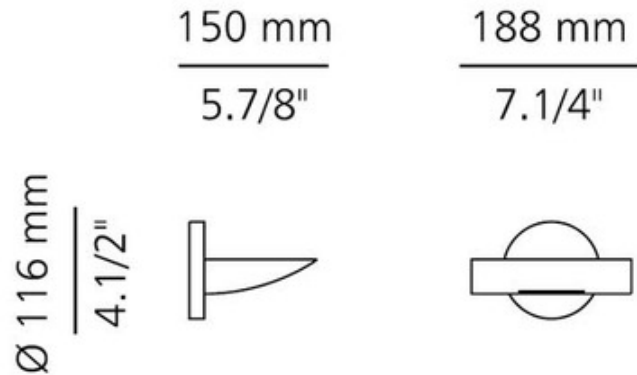

A-1149 Wall Sconce

Description:

A-1149 wall sconce features a brushed nickel finish. This wall sconce provides both direct and indirect lighting. One 150 watt, 120 volt, T3 Long R7s base halogen lamp included. Direct/indirect light distribution. ETL listed. 7.25W x 5.63H x 4.5 inch depth.

Shown in: Brushed Nickel

List Price: \$559.13
 Our Price: \$497.01

Shade Color: N/A
 Body Finish: Brushed Nickel
 Lamp: 1 x T3LONG/R7s (RSC)/150W/120V Halogen
 Wattage: 150W
 Dimmer: Included
 Dimensions: 5.63"H x 7.25"W x 4.5"D