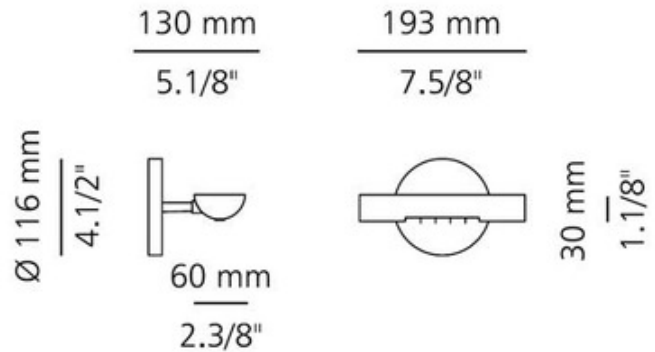

A-1153 Wall Sconce

Description:

A-1153 wall sconce features a brushed nickel or bronze (glossy antique brass) finish. Provides direct or indirect lighting. Available in 7.63 or 15.75 inch wide option. One 200 watt, 120 volt, T3 Long R7s base halogen lamp included. Direct/indirect light distribution. ETL listed. 7.63W x 5.13H x 4.5 inch depth.

Shown in: Brushed Nickel

List Price: \$555.75
 Our Price: \$494.01

Shade Color: N/A
 Body Finish: Brushed Nickel
 Lamp: 1 x T3LONG/R7s (RSC)/200W/120V Halogen
 Wattage: 200W
 Dimmer: Included
 Dimensions: 5.13"H x 7.63"W x 4.5"D