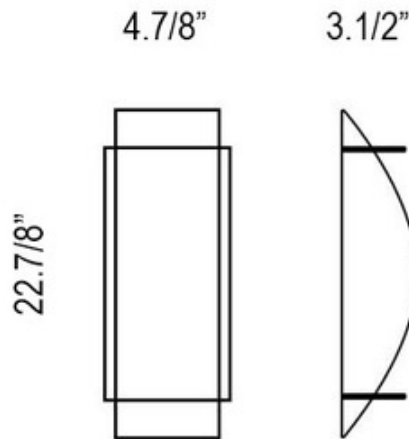

A-8084 Wall Sconce

Description:

A-8084 wall sconce features an opal satin glass diffuser and a brushed nickel finish. Can be mounted vertically or horizontally. Available with incandescent or compact fluorescent lamping option. Two 75 watt, 120 volt, A19 medium base incandescent or (2) 26 watt, 120 volt, T3 Coil GU24 base compact fluorescent lamp not included. General light distribution. ETL listed. ADA compliant. 4.88W x 22.88H x 3.5 inch depth.

Shown in: Brushed Nickel / Opal

List Price: \$786.00
 Our Price: \$558.00

Shade Color: Opal
 Body Finish: Brushed Nickel
 Lamp: 2 x A19/Medium (E26)/75W/120V Incandescent
 Wattage: 150W
 Dimmer: Fluorescent
 Dimensions: 22.88"H x 4.88"W x 3.5"D