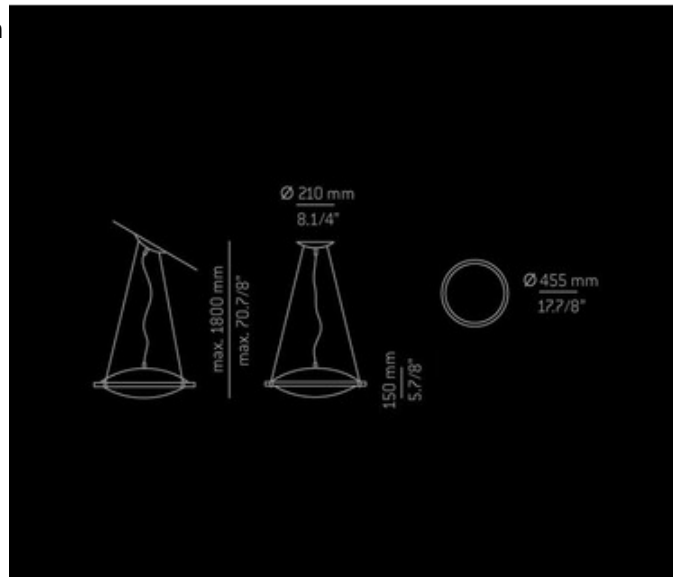

T-2128 Round Pendant Light

Description:

Adorn the ceiling of your living room by adding the Round pendant in brushed nickel finish. This light pendant diffuses direct and indirect lighting effect. It has a white satin glass shade that hangs comfortably on its three sturdy chains that can be adjusted according to your requirements. This light pendant can be used in sloped ceilings too. Requires two 150 watt 120 volt A19 or BT15 medium base incandescent lamps (not included). Shade sizes 17.875" W x 5.875" H. Overall maximum height 118" .

Shown in: Brushed Nickel

List Price: \$1692.00
 Our Price: \$1504.02

Shade Color: N/A
 Body Finish: Brushed Nickel
 Lamp: 2 x BT15/Medium (E26)/150W/120V Halogen
 Wattage: 300W
 Dimmer: Incandescent
 Dimensions: 118"L x 5.875"H x 17.875"W