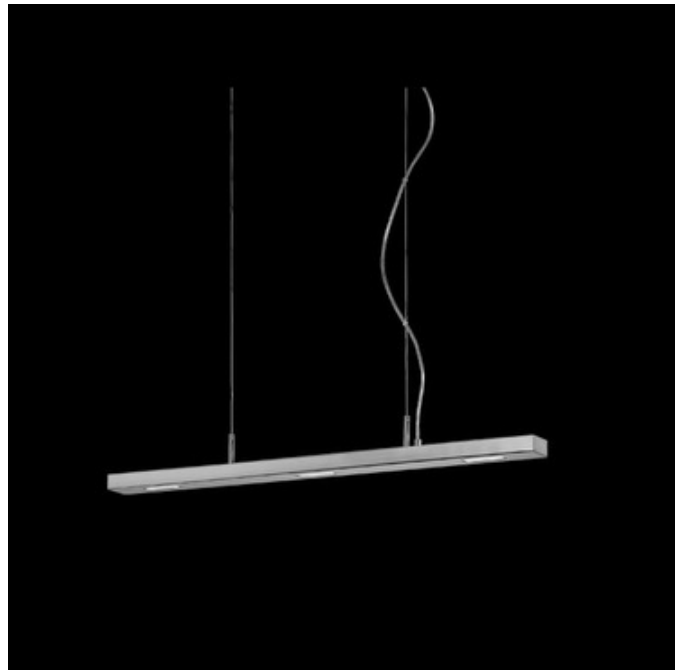

BRAND

Estiluz

DESCRIPTION

T-2206 linear suspension comes in brushed nickel finish. This halogen pendant provides both direct and indirect lighting effect. It is adjustable, so user can hang it according to their requirements. It comes with three halogen T3 Short R7s 100 watt 120 volt lamps (included). Diffuser size 38.25"L x 2.4" W. Overall height adjustable from 12 to 188". Canopy size 20.9". ETL listed.

| | |
|----------------------|------------------------------------|
| SHADE COLOR | N/A |
| BODY FINISH | Brushed Nickel |
| WATTAGE | 300W |
| DIMMER | Standard 120V |
| DIMENSIONS | 38.25"W x 12"H x 2.375"D |
| BULB INCLUDED | |
| LAMP | 3 x T3/R7s (RSC)/100W/120V Halogen |