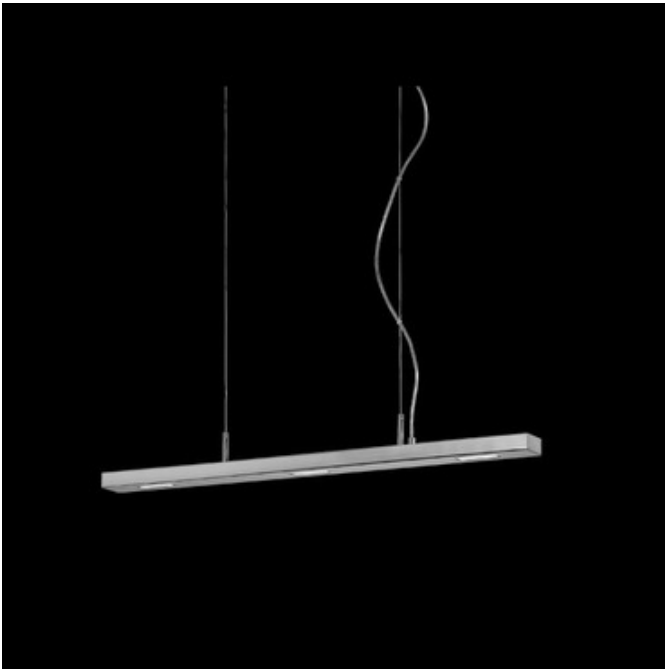

# T-2206 Pendant Light

**Description:**

T-2206 linear suspension comes in brushed nickel finish. This halogen pendant provides both direct and indirect lighting effect. It is adjustable, so user can hang it according to their requirements. It comes with three halogen T3 Short R7s 100 watt 120 volt lamps (included), Diffuser size 38.25" L x 2.4" W. Overall height adjustable from 12 to 188" . Canopy size 20.9" . ETL listed.

Shown in: Brushed Nickel

List Price: \$1650.38  
 Our Price: \$1467.02

Shade Color: N/A  
 Body Finish: Brushed Nickel  
 Lamp: 3 x T3/R7s (RSC)/100W/120V Halogen  
 Wattage: 300W  
 Dimmer: Incandescent  
 Dimensions: 12"H x 38.25"W x 2.375"D