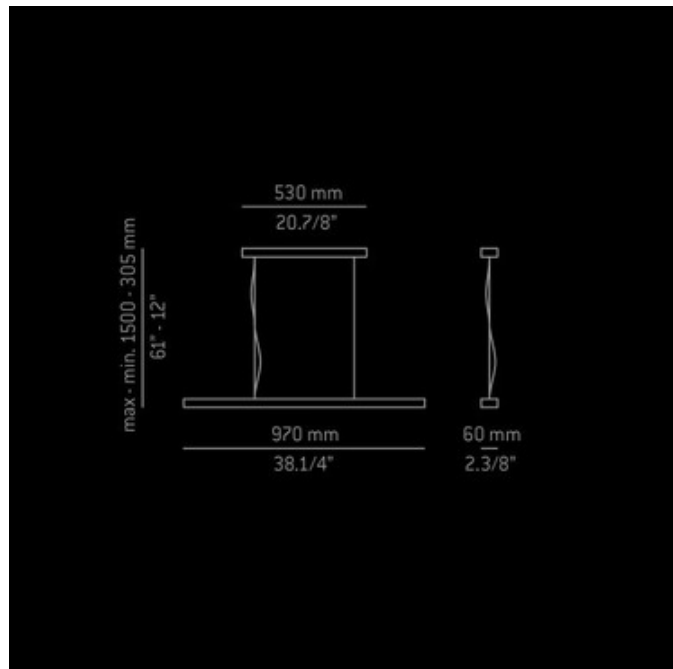

# T-2206 Pendant Light

**Description:**

T-2206 linear suspension comes in brushed nickel finish. This halogen pendant provides both direct and indirect lighting effect. It is adjustable, so user can hang it according to their requirements. It comes with three halogen T3 Short R7s 100 watt 120 volt lamps (included), Diffuser size 38.25" L x 2.4" W. Overall height adjustable from 12 to 188" . Canopy size 20.9" . ETL listed.

Shown in: Brushed Nickel

List Price: \$1650.38  
 Our Price: \$1467.02

Shade Color: N/A  
 Body Finish: Brushed Nickel  
 Lamp: 3 x T3/R7s (RSC)/100W/120V Halogen  
 Wattage: 300W  
 Dimmer: Incandescent  
 Dimensions: 12"H x 38.25"W x 2.375"D