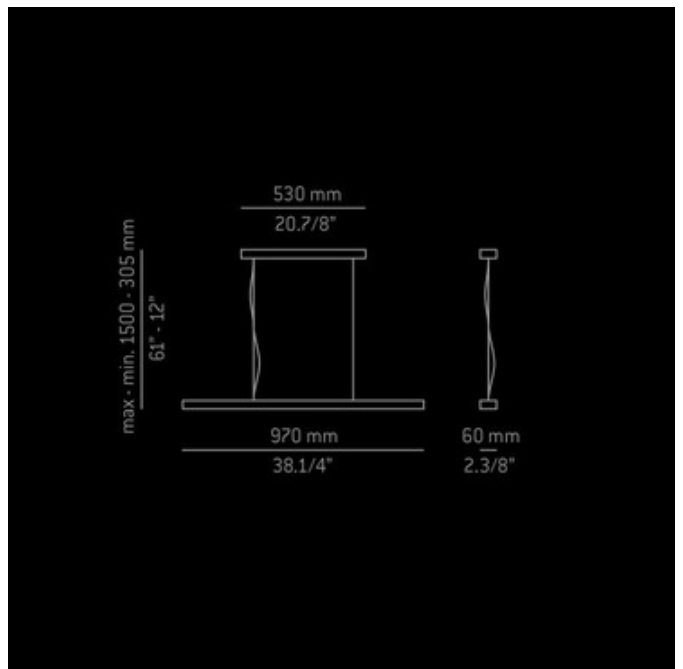

COMPANY

PROJECT

FIXTURE TYPE

APPROVED BY

DATE