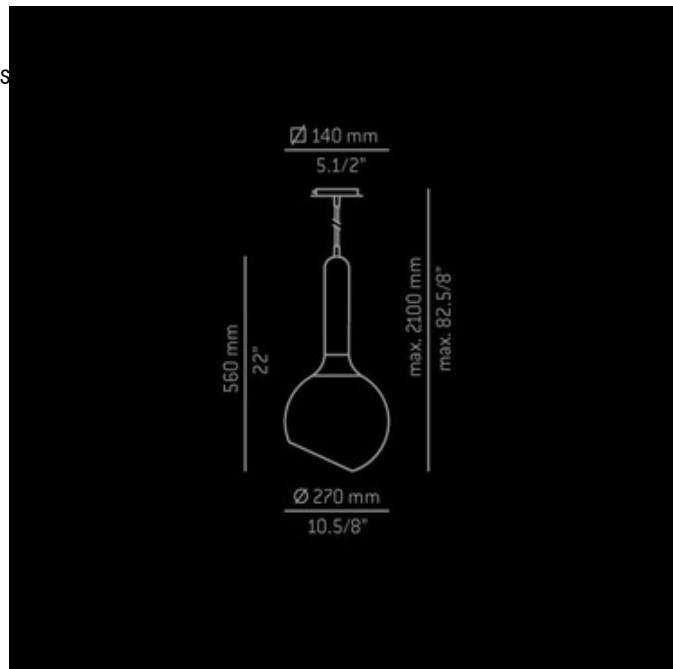

T-2443 Luck Pendant

Description:

The T-2443 Luck Pendant in brushed nickel finish will be a classic addition to your indoor decor scheme. This wonderful light piece features transparent glass ball shade with diagonal opening on the bottom. This metallic pendant diffuses direct and indirect lighting effect. Supporting adjustable height, it can be used in sloped ceilings. It requires one 100 watt 120 volt G-40 type medium base incandescent lamp (not included). Shade: 10.6" X 22" H. Maximum overall height: 82.6". ETL listed.

Shown in: Brushed Nickel / Clear

List Price: \$1121.63
 Our Price: \$997.02

Shade Color: Clear
 Body Finish: Brushed Nickel
 Lamp: 1 x G40/Medium (E26)/100W/120V Incandescent
 Wattage: 100W
 Dimmer: Incandescent
 Dimensions: 22"H x 10.625"W x 10.625"D