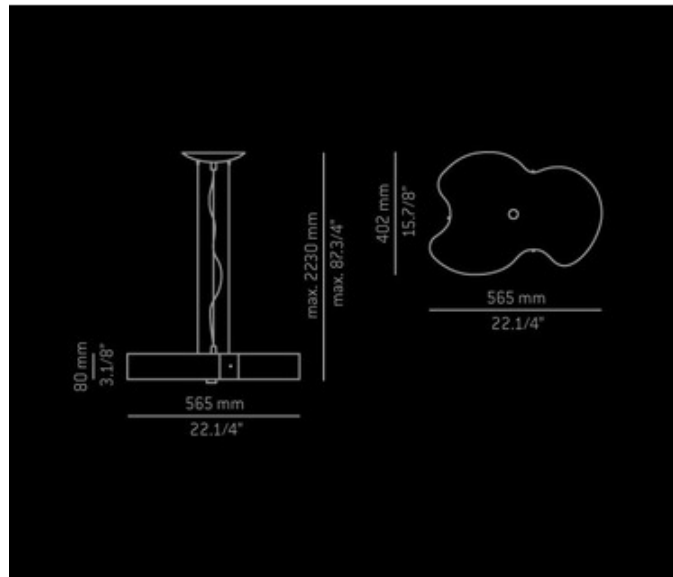

T-2545 Dona Pendant

Description:

Light up the dull nooks and corners of your living space by adding this T-2545 Dona pendant. This wonderful light piece features white satin glass cloud shape shade and is placed on the top provides bright illumination on the ceiling. Brushed nickel finish. Available in halogen and compact fluorescent versions. Halogen comes with two 150 watt 120 volt R7s (118mm) halogen lamps. Compact fluorescent requires two 36 watt 2G-11 base compact fluorescent lamps (not included), electronic ballast. ETL listed. Made in Spain. Shade is 22.25" x 15.9" x 3.1"; H. Maximum overall height is 74.75";

Shown in: Brushed Nickel

List Price: \$2217.38
 Our Price: \$1971.03

Shade Color: N/A
 Body Finish: Brushed Nickel
 Lamp: 2 x T3/R7s (RSC)/150W/120V Halogen
 Wattage: 300W
 Dimmer: N/A
 Dimensions: 3.125"H x 22.25"W x 15.875"D