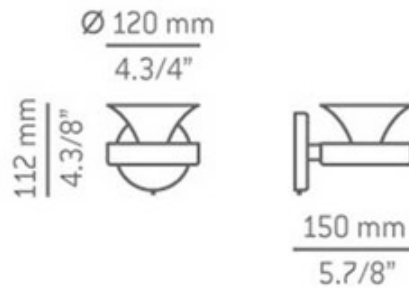

Butterfly A-2730 Wall Sconce

Description:

Butterfly A-2730 wall sconce features a white satin glass diffuser and a polished chrome or brushed nickel finish. One 60 watt, 120 volt, T4 G9 base halogen lamp included. General light distribution. ETL listed. 4.75W x 4.38H x 5.88 inch depth.

Shown in: Polished Chrome / White

List Price: \$609.75
 Our Price: \$542.01

Shade Color: White
 Body Finish: Polished Chrome
 Lamp: 1 x T4/G9/60W/120V Halogen
 Wattage: 60W
 Dimmer: Included
 Dimensions: 4.38"H x 4.75"W x 5.88"D