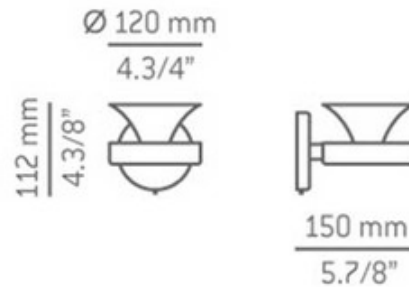

BRAND

Estiluz

DESCRIPTION

Butterfly A-2730 wall sconce features a white satin glass diffuser and a polished chrome or brushed nickel finish. One 60 watt, 120 volt, T4 G9 base halogen lamp included. General light distribution. ETL listed. 4.75W x 4.38H x 5.88 inch depth.

SHADE COLOR	White
BODY FINISH	Polished Chrome
WATTAGE	60W
DIMMER	Included
DIMENSIONS	4.75"W x 4.38"H x 5.88"D
BULB INCLUDED	
LAMP	1 x JCD/G9/60W/120V Halogen

SPEC # EST63384

COMPANY	PROJECT	FIXTURE TYPE	APPROVED BY	DATE