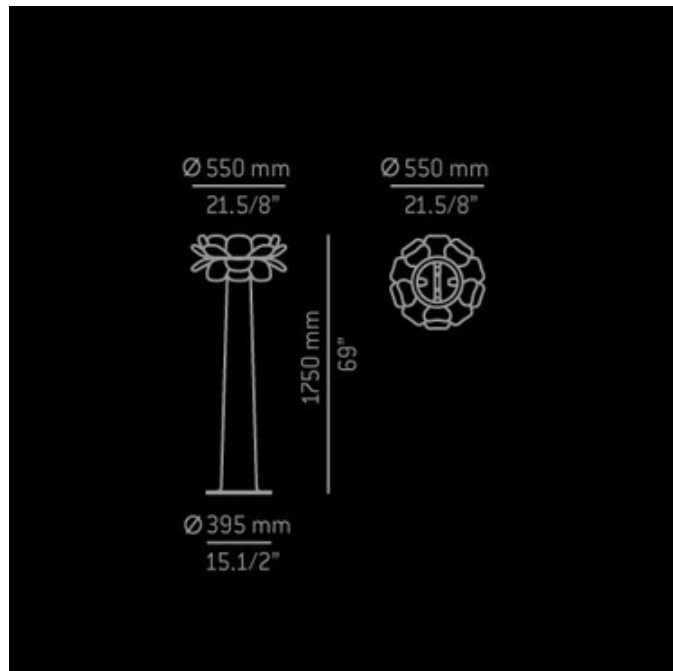

# Infiore P-5809 Floor Lamp

**Description:**

Stylize the dull corner of your home with the Infiore Floor Lamp. This floor lamp is composed by a group of bi-injected polycarbonate petals that create unexpected color effects. Featuring a metallic body with a circular base, it comes fitted with a satin glass bulb protector. Shade available in white, green and grey. Shiny white base finish. Halogen version comes with one T3 RTs 250 watt 120 volt bulb, compact fluorescent version requires two GU24 26 watt 120 volt bulbs (not included). Also available in pendant and table lamp versions. 69 inches height, 21.625 inches width.

Shown in: Shiny White / Grey

List Price: \$2867.63  
 Our Price: \$2549.04

Shade Color: Grey  
 Body Finish: Shiny White  
 Lamp: 1 x T3/R7s (RSC)/250W/120V Halogen  
 Wattage: 250W  
 Dimmer: Included  
 Dimensions: 69"H x 21.625"W x 21.625"D