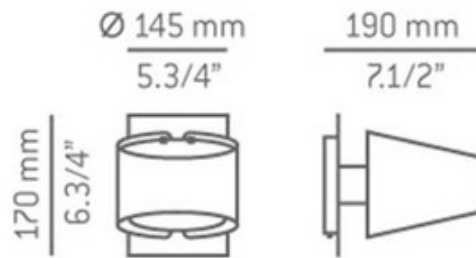

Mikanos A-2520 Wall Sconce

Description:

Mikanos A-2520 wall sconce features clear glass diffusers and a white or brushed nickel finish. The glass diffusers on top and bottom give it a refined look and provide warm direct and indirect light. Available with incandescent or compact fluorescent lamping option. One 100 watt, 120 volt, A19 medium base incandescent or (1) 26 watt, 120 volt, T3 Coil GU24 base compact fluorescent lamp not included. General light distribution. ETL listed. 5.75W x 6.75H x 7.5 inch depth.

Shown in: Shiny White / Clear

List Price: \$698.63
 Our Price: \$621.01

Shade Color: Clear
 Body Finish: Shiny White
 Lamp: 1 x BT15/Medium (E26)/100W/120V Halogen
 Wattage: 100W
 Dimmer: Included
 Dimensions: 6.75"H x 5.75"W x 7.5"D