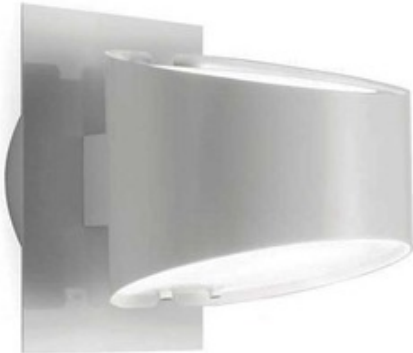

BRAND

Estiluz

SHADE COLOR	Clear
BODY FINISH	Shiny White
WATTAGE	100W
DIMMER	Included
DIMENSIONS	5.75"W x 6.75"H x 7.5"D
BULB NOT INCLUDED	
LAMP	1 x BT15/Medium (E26)/100W/120V Halogen
SPEC #	EST63401

COMPANY	PROJECT	FIXTURE TYPE	APPROVED BY	DATE