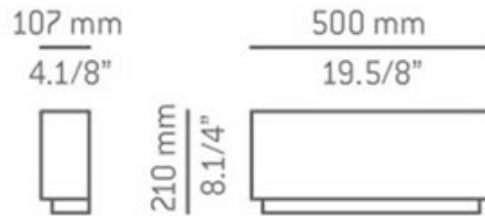

# Iris A-2810 Horizontal Wall Sconce

**Description:**

Iris A-2810 horizontal wall sconce features a white fiberglass shade. Finish in brushed nickel. Two 39 watt, 120 volt, T5 2G11 base compact fluorescent lamps not included. General light distribution. ETL listed. 19.63W x 8.25H x 4.13 inch depth.

Shown in: Brushed Nickel / White

**List Price:** \$786.38  
**Our Price:** \$699.01

**Shade Color:** White  
**Body Finish:** Brushed Nickel  
**Lamp:** 2 x T5/2G11/39W/120V Compact Fluorescent  
**Wattage:** 78W  
**Dimmer:** Fluorescent  
**Dimensions:** 8.25"H x 19.63"W x 4.13"D