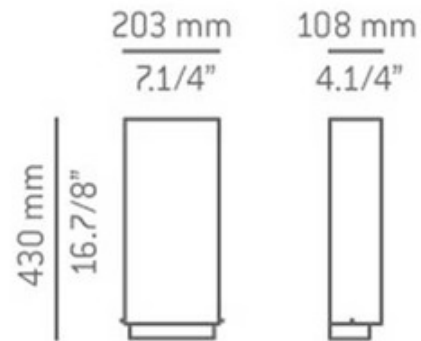

**BRAND**

Estiluz

**DESCRIPTION**

Miris A-2811 vertical wall sconce features a White fiberglass shade with a brushed nickel finish. Two 27 watt, 120 volt, T5 2G11 base compact fluorescent lamps not included. General light distribution. ETL listed. 7.25 inch width x 16.88 inch height x 4.25 inch depth.

<b>SHADE COLOR</b>	White
<b>BODY FINISH</b>	Brushed Nickel
<b>WATTAGE</b>	N/A
<b>DIMMER</b>	Fluorescent
<b>DIMENSIONS</b>	7.25"W x 16.88"H x 4.25"D
<b>BULB NOT INCLUDED</b>	
<b>LAMP</b>	2 x T5/2G11/120V Compact Fluorescent