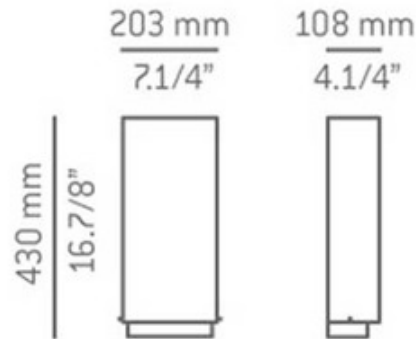

Miris A-2811 Vertical Wall Sconce

Description:

Miris A-2811 vertical wall sconce features a White fiberglass shade with a brushed nickel finish. Two 27 watt, 120 volt, T5 2G11 base compact fluorescent lamps not included. General light distribution. ETL listed. 7.25 inch width x 16.88 inch height x 4.25 inch depth.

Shown in: Brushed Nickel / White

List Price: \$743.63
Our Price: \$661.01

Shade Color: White
Body Finish: Brushed Nickel
Lamp: 2 x T5/2G11/120V Compact Fluorescent
Wattage: N/A
Dimmer: Fluorescent
Dimensions: 16.88"H x 7.25"W x 4.25"D