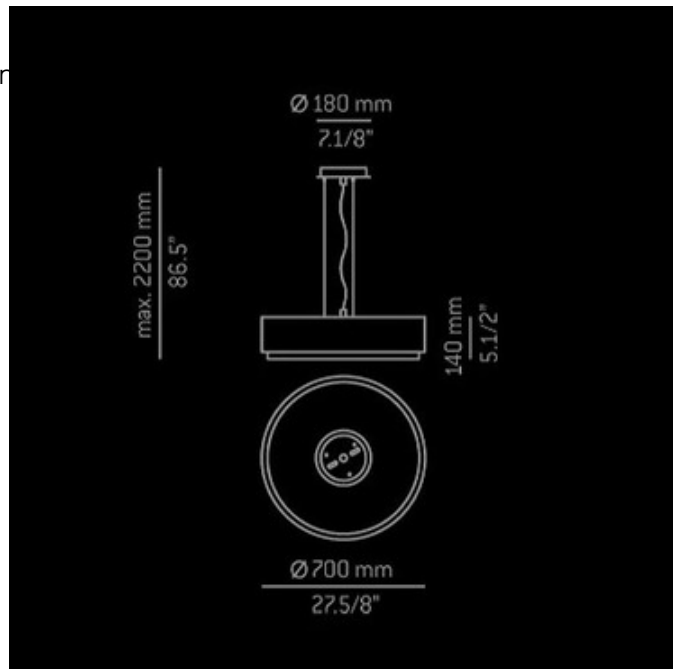

Miris T-2715 Round Pendant Light

Description:

The Miris Round pendant provides direct and indirect light effect and comes in shiny white or painted black finish. It features beautiful white or black fiberglass shade along with bottom glass diffuser. Add this round shaped pendant to your indoor decor scheme for enhanced visual appeal. It has adjustable height option and can be used in sloped ceilings. Available in two sizes: 21.63 or 27.63 inch diameter, shade height is 5.5 inch. Overall height max 86.5 inch. Available in incandescent and compact fluorescent versions. Width: 27.63" and height: 5.5"

Shown in: Shiny White / White

List Price: \$3683.25
 Our Price: \$3274.04

Shade Color: White
 Body Finish: Shiny White
 Lamp: 2 x T5/2G11/39W/120V Compact Fluorescent
 Wattage: 78W
 Dimmer: N/A
 Dimensions: 5.5"H x 27.625"W x 27.625"D