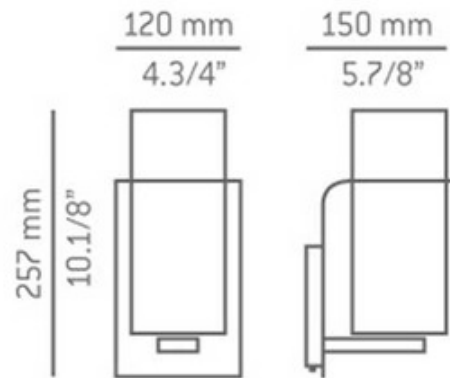

# Tovier Wall Sconce

**Description:**

Tovier Wall sconce features a White hand-blown cased glass shade and a Brushed Nickel finish. Incandescent: One 100 watt, 120 volt, A19 Medium base incandescent bulb is required, but not included. CF: One 26 watt, 120 volt, GU24 base Compact Fluorescent bulb is required, but not included. 4.75 inch width x 10.13 inch height x 5.88 inch depth.

Shown in: Brushed Nickel / White

List Price: \$670.50  
 Our Price: \$596.01

Shade Color: White  
 Body Finish: Brushed Nickel  
 Lamp: 1 x A19/Medium (E26)/72W/120V Incandescent  
 Wattage: 72W  
 Dimmer: Included  
 Dimensions: 10.125"H x 4.75"W x 5.875"D