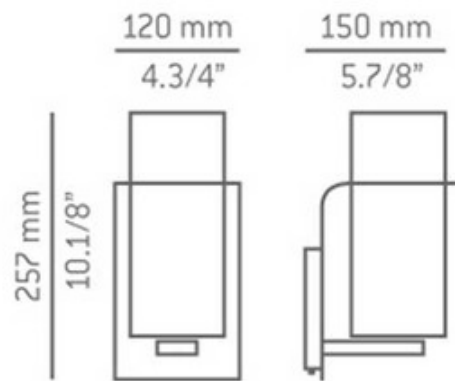

BRAND

Estiluz

DESCRIPTION

Tovier Wall sconce features a White hand-blown cased glass shade and a Brushed Nickel finish. Incandescent: One 100 watt, 120 volt, A19 Medium base incandescent bulb is required, but not included. CF: One 26 watt, 120 volt, GU24 base Compact Fluorescent bulb is required, but not included. 4.75 inch width x 10.13 inch height x 5.88 inch depth.

SHADE COLOR	White
BODY FINISH	Brushed Nickel
WATTAGE	72W
DIMMER	Included
DIMENSIONS	4.75"W x 10.125"H x 5.875"D
BULB NOT INCLUDED	
LAMP	1 x A19/Medium (E26)/72W/120V Incandescent

SPEC # EST63432

COMPANY	PROJECT	FIXTURE TYPE	APPROVED BY	DATE